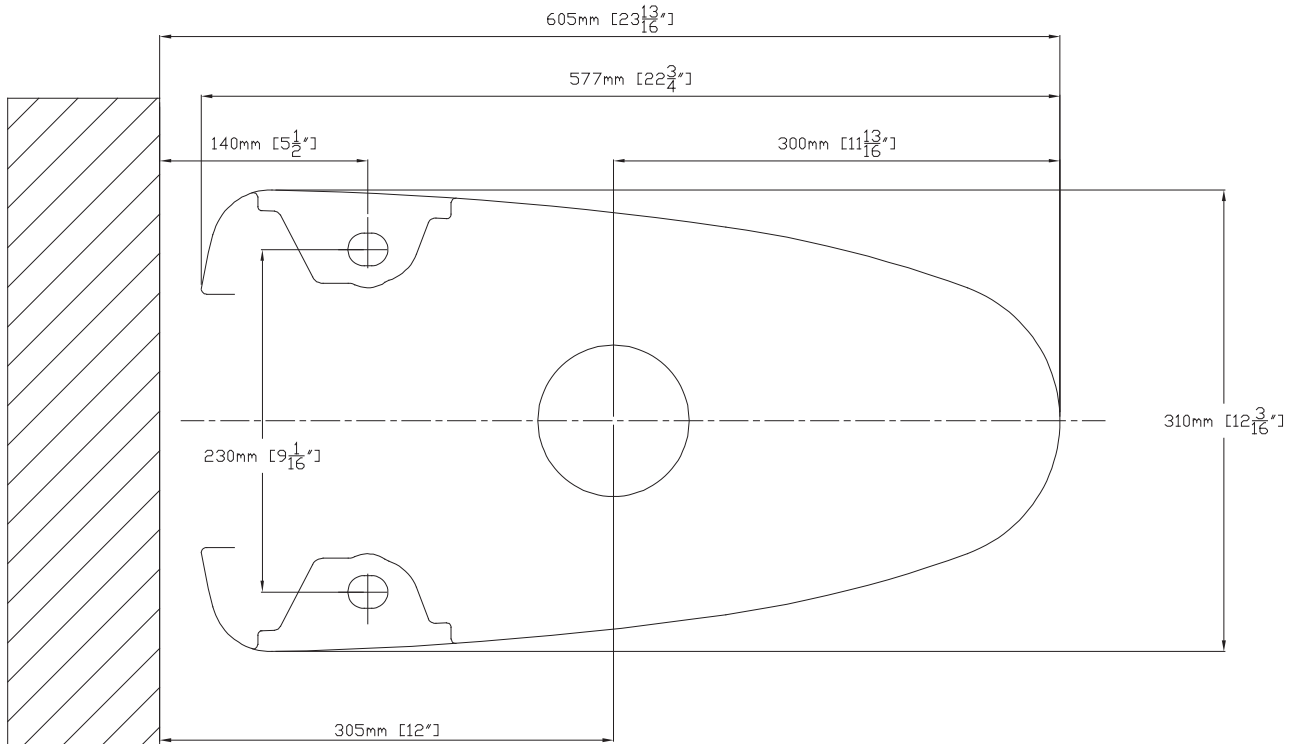

Carlyle™ - MS874114S & MS874114SG Foot Print

Front →

□ 1" x 1"

Bottom View

Floor Overlay