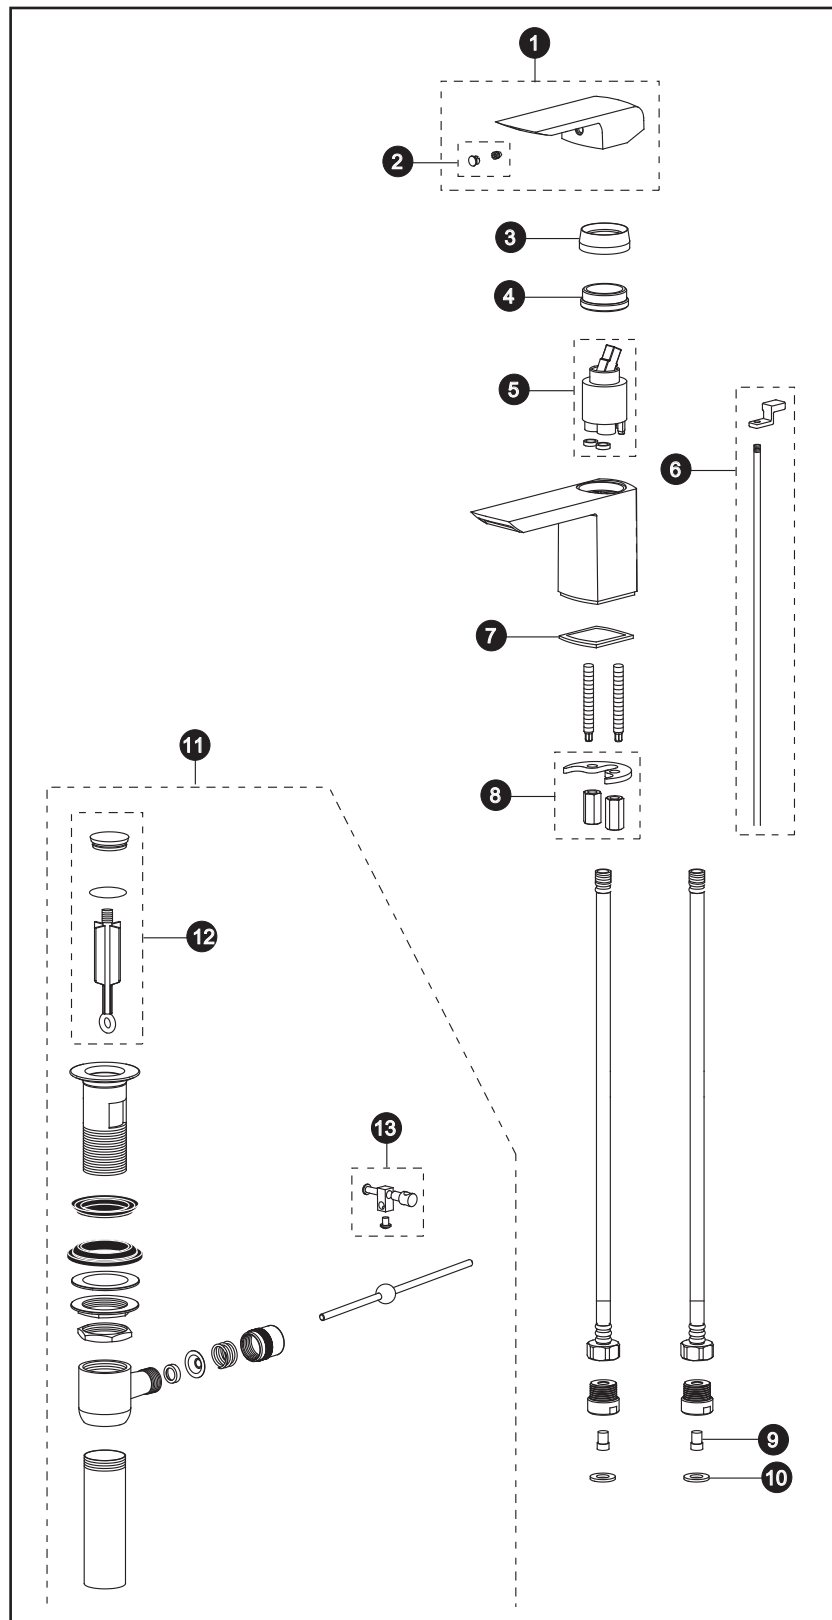

Soirée™
Single Handle Wide Spread Faucet

Soirée™ Single Handle Wide Spread Faucet

Item	Part	Description
1	THP4000#\$\$	Handle
2	THP4001#\$\$	Set Screw & Cap
3	THP4002#\$\$	Valve Cover
4	THP4003	Locking Ring
5	THP4004	Ceramic Cartridge
6	THP4005#\$\$	Lift Assembly
7	THP4006	Foam Gasket
8	THP4007	Retaining Ring & Lock
9	THP4008	Flow Regulator
10	THP4009	Gasket
11	THP4010#\$\$	Drain Assembly
12	THP4011#\$\$	Drain Plunger
13	THP4012	Lift Rod Connector

LEGEND
\$\$ = DENOTES FINISH
#CP - Polished Chrome
#BN - Brushed Nickel
#PN - Polished Nickel
#PB - Polished Brass