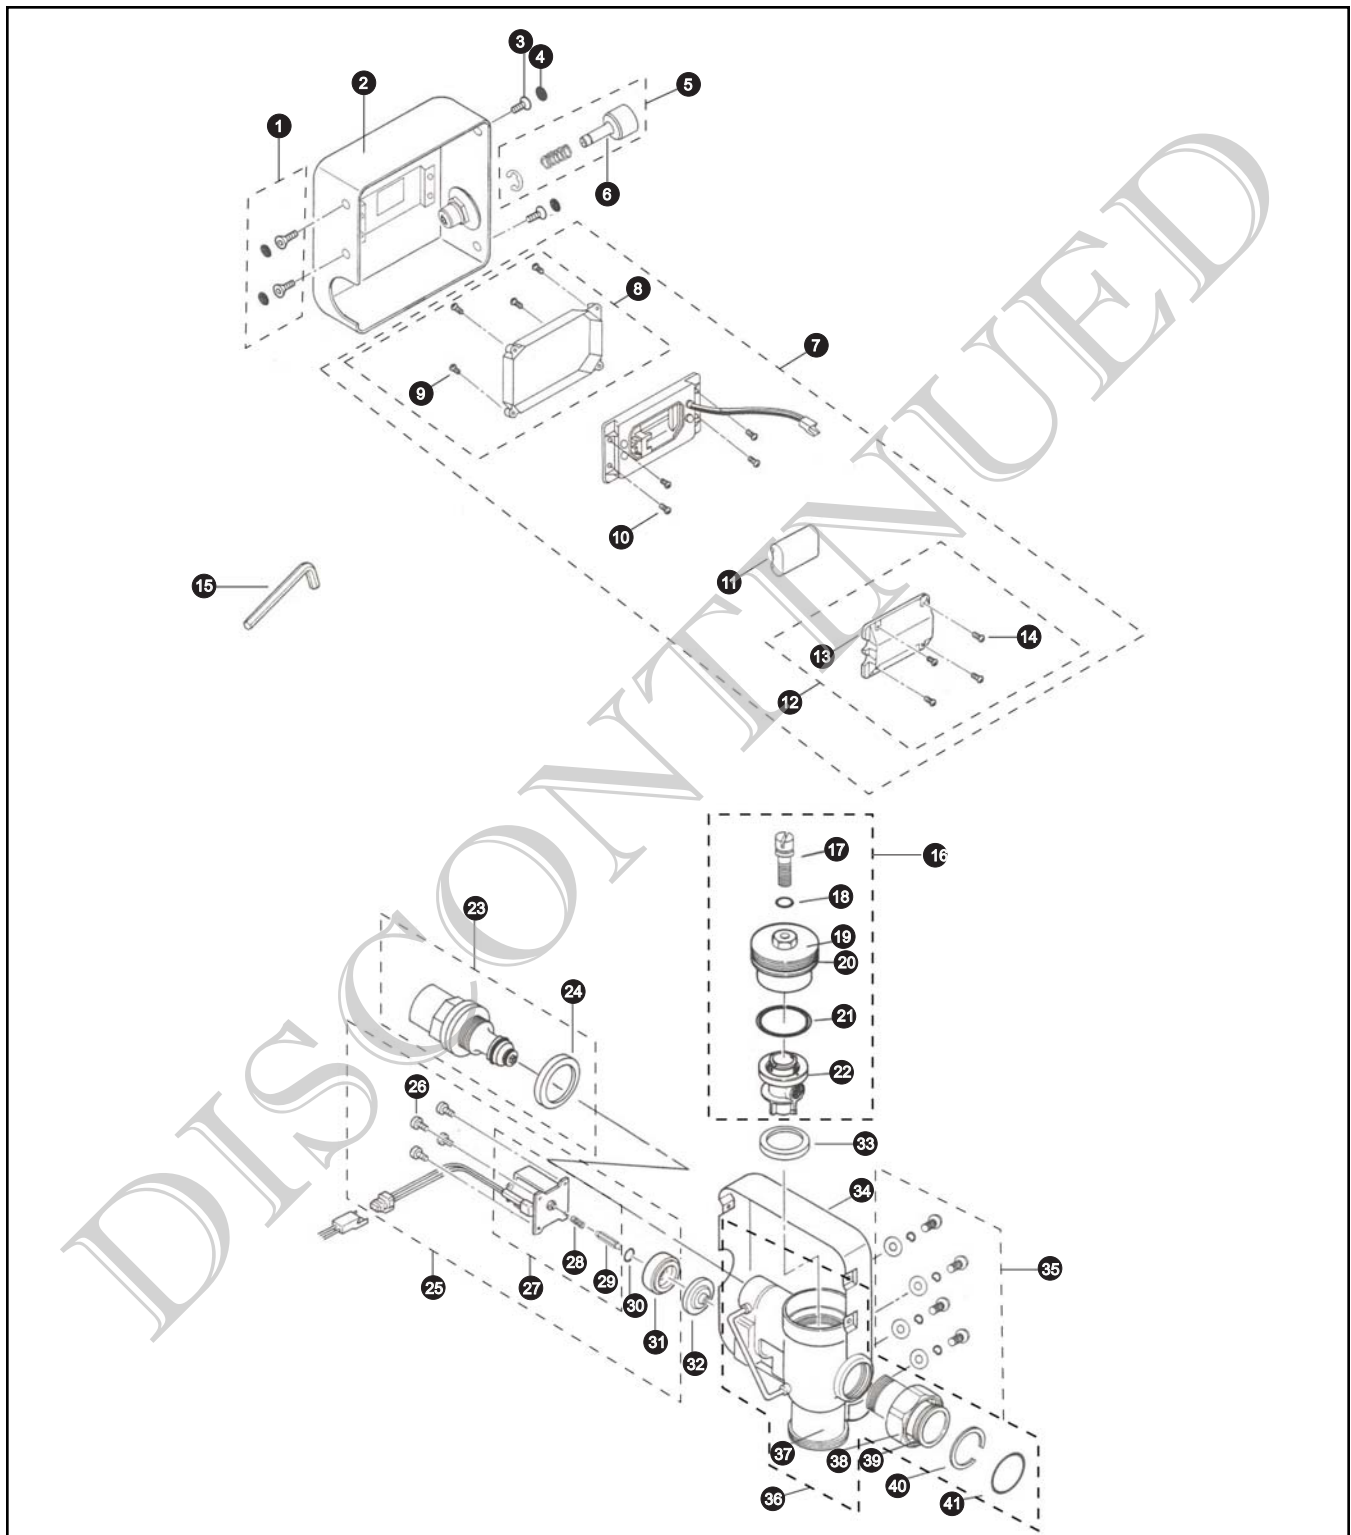

TEF52V9

Automatic Toilet Flush Valve Battery Powered (Lithium)

CAUTION: Avoid placing infrared sensor near stainless steel walls, stainless steel handrails, mirrors, or other reflective surfaces. Sensor detection will become intermittent.