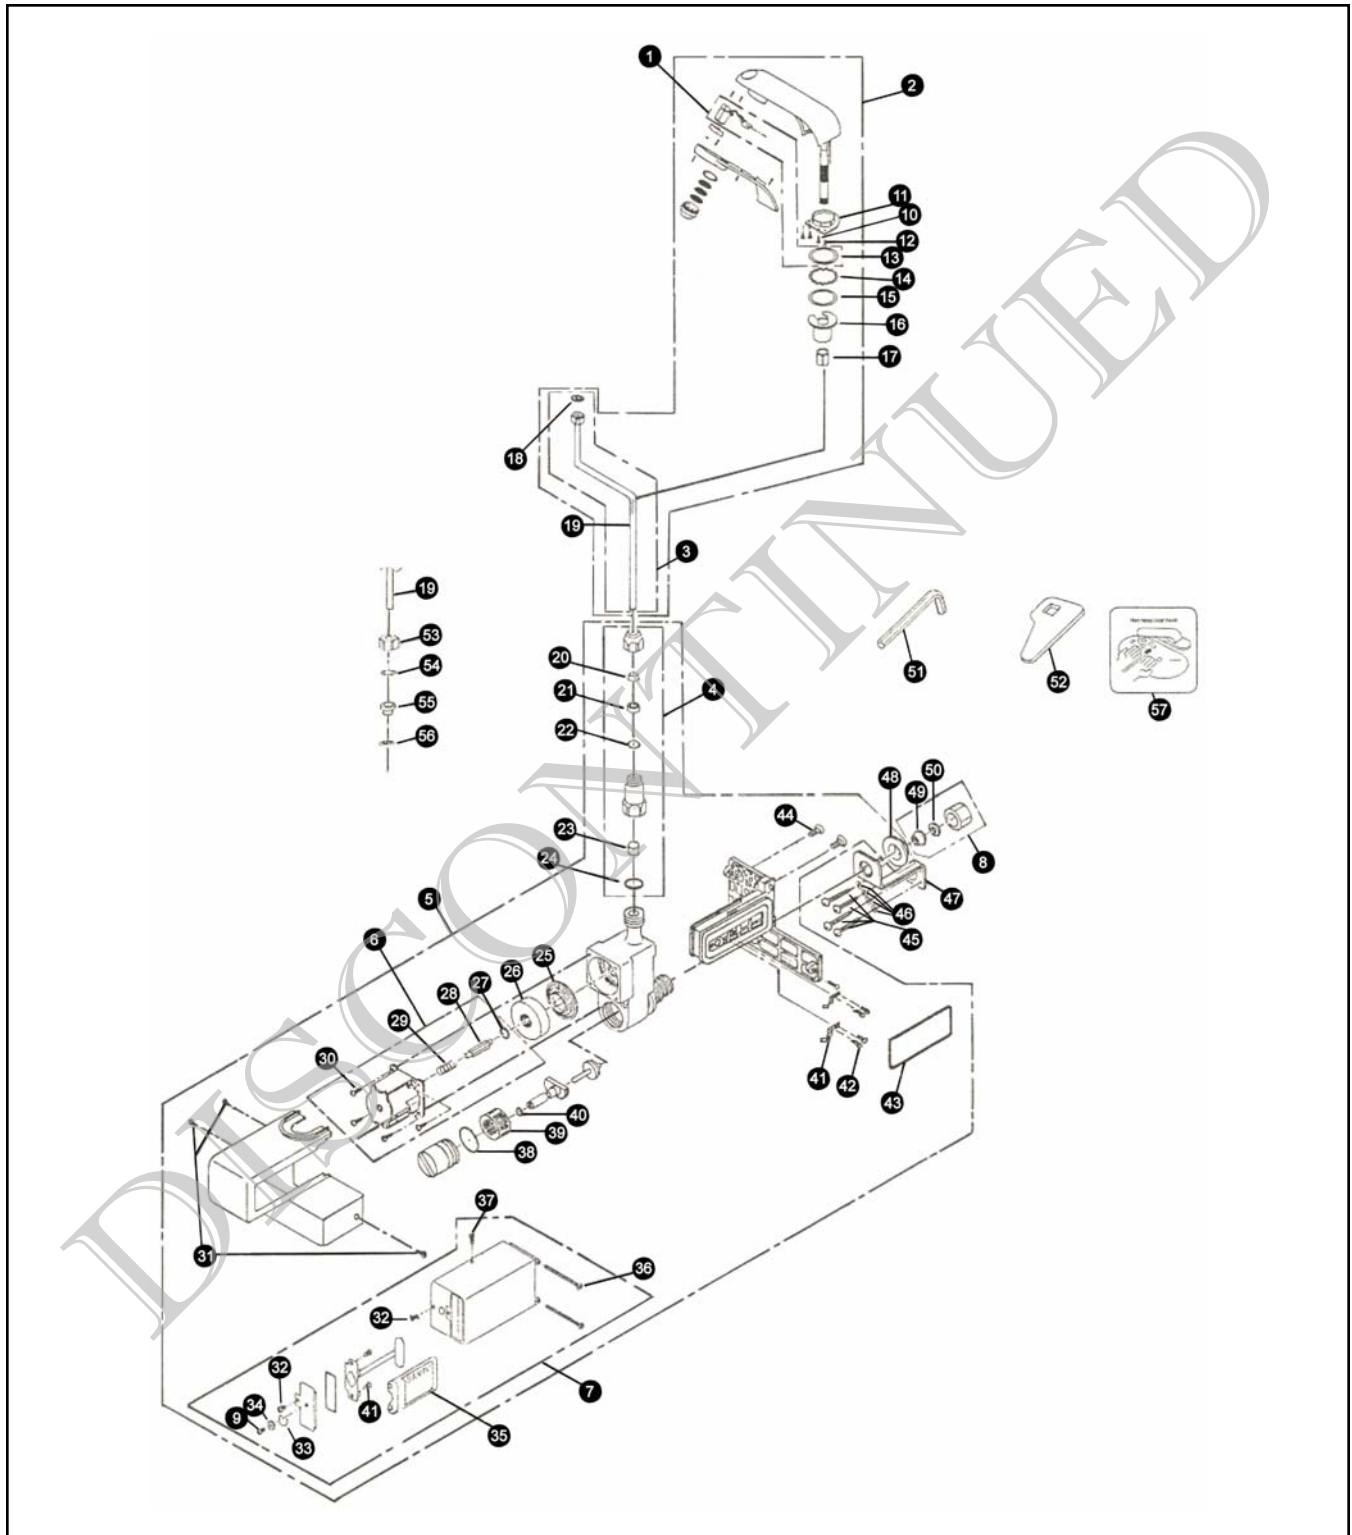

TEL12BDRV7

TEL12BDRV7

**Automatic Faucet
Battery Powered (DC)**

CAUTION: Avoid using infrared sensor on stainless steel basins. Sensor detection will become intermittent.

TEL12BDRV7

Automatic Faucet Battery Powered (DC)

Item	Part Number	Description	Item	Part Number	Description
1	TH559EDV75	Sensor (Single Hole)	35	57071	Lithium Battery (2CR5)
2	TH559EDV69R	Spout (Single Hole)	36	61271	Controller Mounting Screw (Obsolete)
3	TH559EDV59	Supply Pipe w/ Gasket	37	61289T3	Screw (Obsolete)
4	TH559EDV56	Flow Controller	38	91309E	O-Ring (Obsolete)
5	TH559EDV65	Control Box	39	66355	Screen (Obsolete)
6	TH559EDV22	Solenoid Assembly (Lithium Battery)	40	91232E	O-Ring (Obsolete)
7	TH559EDV57	Battery Unit	41	57066	Battery Terminal (Obsolete)
8	TH559EDV62	Supply Nut Set	42	61275-2	Terminal Screw (Obsolete)
9	61179T5	Screw for Undercover (Obsolete)	43	93055H	O-Ring (Obsolete)
10	61274	Undercover Mounting Screw (Obsolete)	44	62203T1	Screw (Obsolete)
11	71275T2	Base (Obsolete)	45	61258T1	Screw (Obsolete)
12	61179	Spout Mounting Screw (Obsolete)	46	72370	Washer (Obsolete)
13	91713	Adhesive Foam (Obsolete)	47	74114T1	Mounting Bracket (Obsolete)
14	71186	Lock Washer (Obsolete)	48	21010F	Mounting Nut (Obsolete)
15	93184	Adhesive Foam (Obsolete)	49	91283T11	Cone Washer (Obsolete)
16	72526D	Spacer (Obsolete)	50	72237T2	Washer (Obsolete)
17	21114	Nut (Obsolete)	51	85005T6	Allen Wrench (Obsolete)
18	94045	Gasket (Obsolete)	52	85060R	Stop Key (Obsolete)
19	40455-1R	Supply Pipe (Obsolete)	53	22252N	Nut (Obsolete)
20	17866	Tapered Ring (Obsolete)	54	72409R	Washer (Obsolete)
21	17864	Ring (Obsolete)	55	91856E	Gasket (Obsolete)
22	93090E	Gasket (Obsolete)	56	72406	Lock Ring (Obsolete)
23	23085T5	Flow Regulator (Obsolete)	57	04328T1	Instruction Label (Obsolete)
24	94034R	Gasket (Obsolete)	Note: TH559EDV58 has been replaced by TH559EDV22.		
25	91958W-1	Diaphragm (Obsolete)			
26	93075	Cap (Obsolete)			
27	93062H	O-Ring (Diaphragm Cap) (Obsolete)			
28	57106	Piston (Obsolete)			
29	64162	Spring (Obsolete)			
30	61122-1	Solenoid & Sensor Mounting Screws (4 pieces) (Obsolete)			
31	61274T2	Housing Screw (Obsolete)			
32	61289T2	Battery Case Screw (Obsolete)			
33	66398R	Pull Ring (Obsolete)			
34	72528	Pull Ring Holder (Obsolete)			

Product Number Explanations

Flush Valve

(T) Fitting
(E) Electronic
(L) Lavatory
(12) Cold Water Supply
(B)
(D) DC Type
(R)
(V7) Single Hole