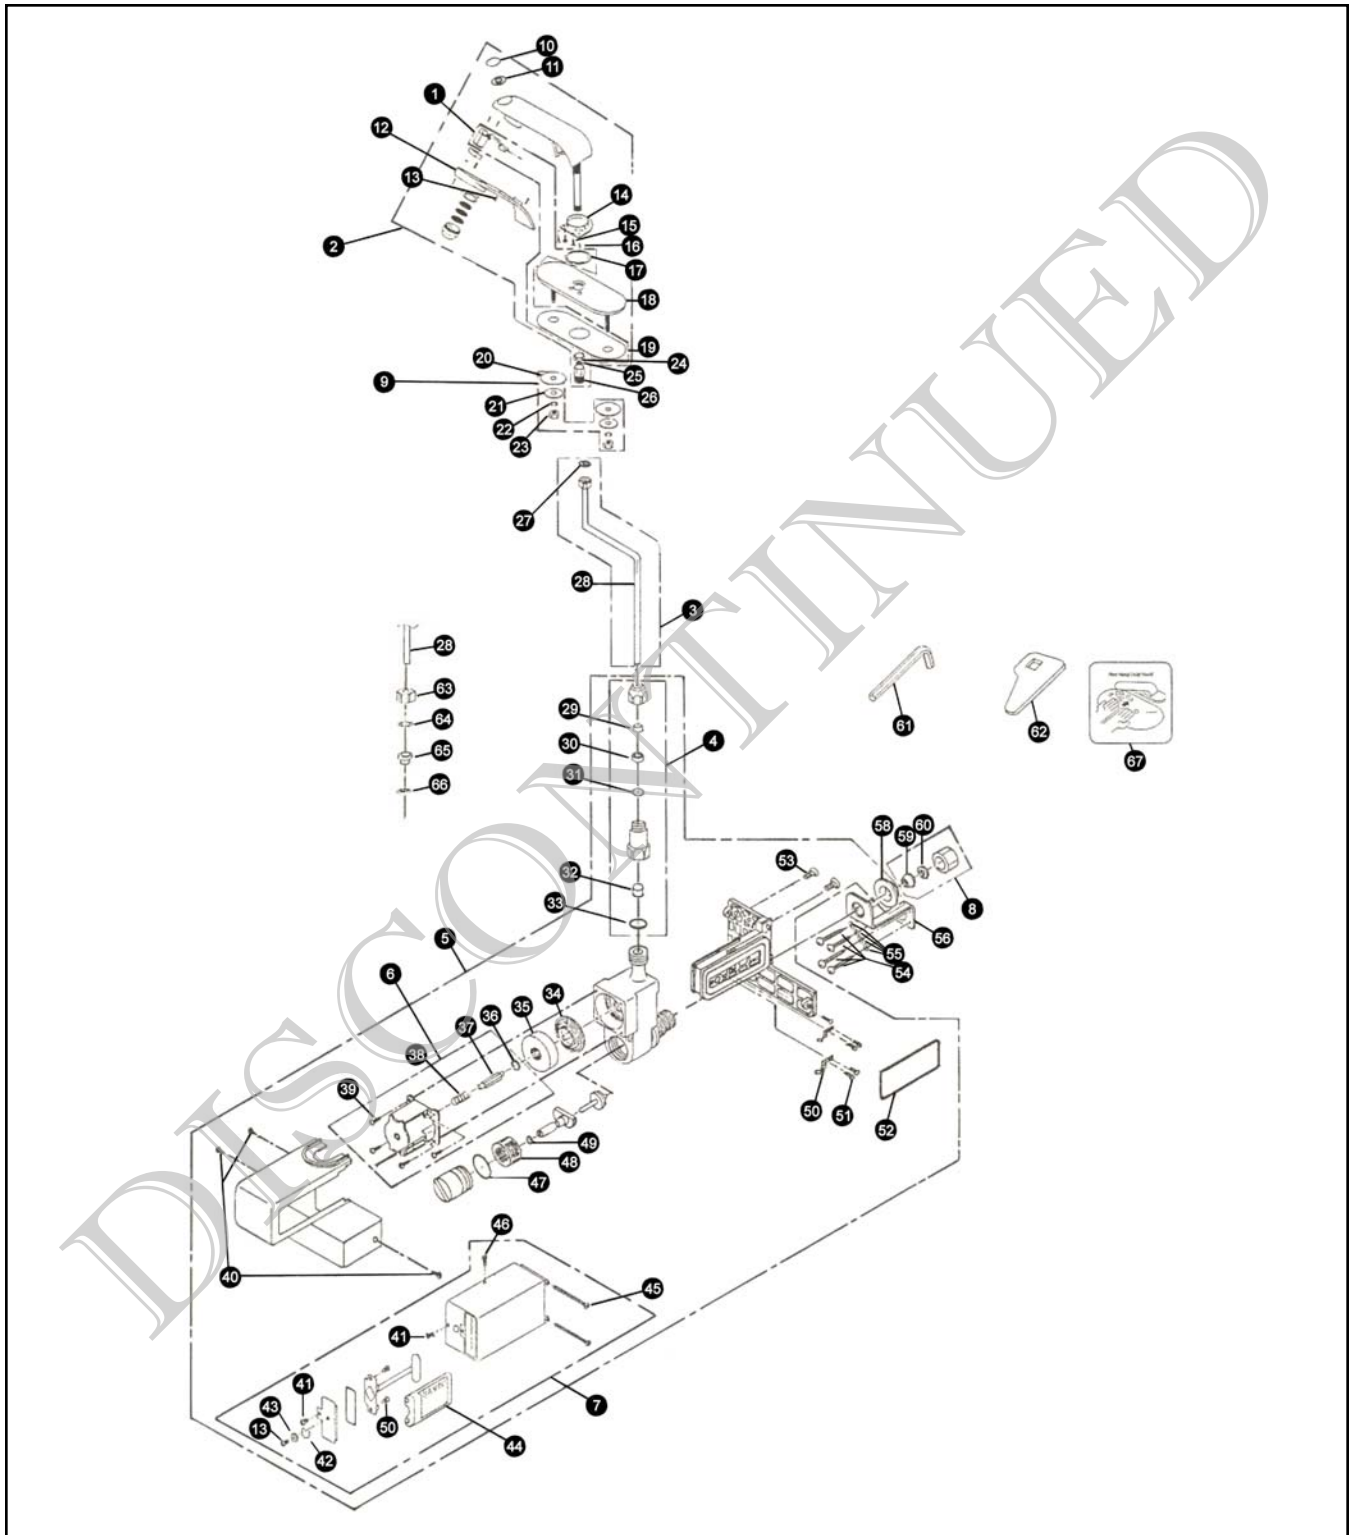

Automatic Faucet Battery Powered (DC)

CAUTION: Avoid using infrared sensor on stainless steel basins. Sensor detection will become intermittent.

TEL12BDRV8

Automatic Faucet Battery Powered (DC)

Item	Part Number	Description	Item	Part Number	Description
1	TH559EDV60	Infrared Sensor (4" CC)	35	93075	Cap (Obsolete)
2	TH559EDV136	Spout (4" CC)	36	93062H	O-Ring (Diaphragm Cap) (Obsolete)
3	TH559EDV59	Supply Pipe w/ Gasket	37	57106	Piston (Obsolete)
4	TH559EDV56	Flow Controller	38	64162	Spring (Obsolete)
5	TH559EDV65	Control Box	39	61122-1	Solenoid & Sensor Mounting Screws (4 pieces) (Obsolete)
6	TH559EDV22	Solenoid Assembly (Lithium Battery)	40	61274T2	Housing Screw (Obsolete)
7	TH559EDV57	Battery Unit	41	61289T2	Battery Case Screw (Obsolete)
8	TH559EDV62	Supply Nut Set	42	66398R	Pull Ring (Obsolete)
9	TH559EDV137	Mounting Nut Set	43	72528	Pull Ring Holder (Obsolete)
10	92128T1	Insert (Obsolete)	44	57071	Lithium Battery (2CR5)
11	93091	Adhesive Sheet (Obsolete)	45	61271	Controller Mounting Screw (Obsolete)
12	71263T3	Undercover Plate (Obsolete)	46	61289T3	Screw (Obsolete)
13	61179T5	Screw for Undercover (Obsolete)	47	91309E	O-Ring (Obsolete)
14	71275T1	Base (Obsolete)	48	66355	Screen (Obsolete)
15	61274	Undercover Mounting Screw (Obsolete)	49	91232E	O-Ring (Obsolete)
16	61104T1	Spout Mounting Screw (Obsolete)	50	57066	Battery Terminal (Obsolete)
17	93064T3	Adhesive Foam (Obsolete)	51	61275-2	Terminal Screw (Obsolete)
18	71244T4	Cover Plate - 4" (Obsolete)	52	93055H	O-Ring (Obsolete)
19	93064T2	Foam Pad (Obsolete)	53	62203T1	Screw (Obsolete)
20	91343R	Rubber Washer (Obsolete)	54	61258T1	Screw (Obsolete)
21	71186T5R	Washer (Obsolete)	55	72370	Washer (Obsolete)
22	72143	Lock Washer (Obsolete)	56	74114T1	Mounting Bracket (Obsolete)
23	63090	Nut (Obsolete)	57	21010F	Mounting Nut (Obsolete)
24	63012T7	Nut for Spout (Obsolete)	58	91283T11	Cone Washer (Obsolete)
25	94075	Gasket (Obsolete)	59	72237T2	Washer (Obsolete)
26	14533T10	Adapter (Obsolete)	60	85005T6	Allen Wrench (Obsolete)
27	94045	Gasket (Obsolete)	61	85060R	Stop Key (Obsolete)
28	40455-1R	Supply Pipe (Obsolete)	62	22252N	Nut (Obsolete)
29	17866	Tapered Ring (Obsolete)	63	72409R	Washer (Obsolete)
30	17864	Ring (Obsolete)	64	91856E	Gasket (Obsolete)
31	93090E	Gasket (Obsolete)	65	72406	Lock Ring (Obsolete)
32	23085T5	Flow Regulator (Obsolete)	66	04328T1	Instruction Label (Obsolete)
33	94034R	Gasket (Obsolete)	Note: TH559EDV58 has been replaced by TH559EDV22.		
34	91958W-1	Diaphragm (Obsolete)			

Product Number Explanations

Flush Valve

(T) Fitting
(E) Electronic
(L) Lavatory
(12) Cold Water Supply
(B)
(D) DC Type
(R)
(V8) 4" Plate