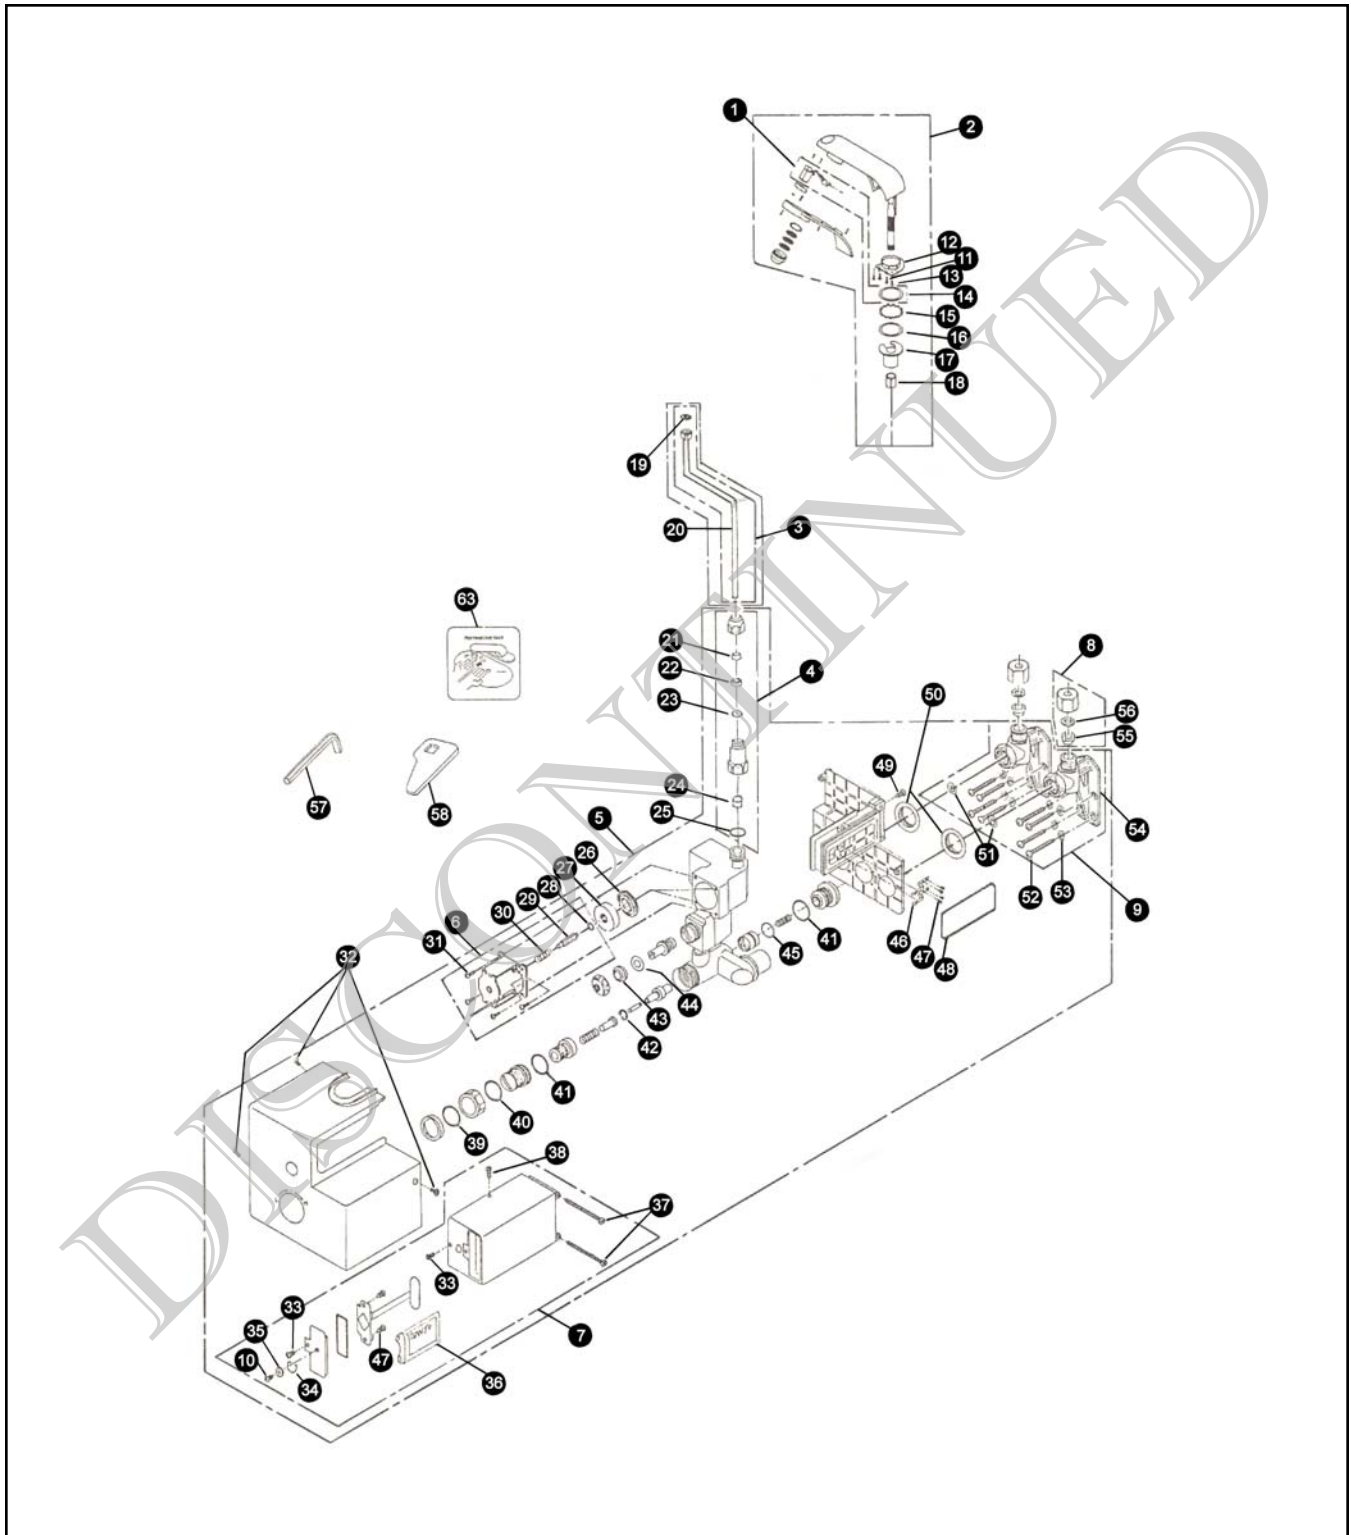

TEL42BDRV10

TEL42BDRV10

Automatic Faucet Battery Powered (DC)

CAUTION: Avoid using infrared sensor on stainless steel basins. Sensor detection will become intermittent.

TEL42BDRV10

Automatic Faucet Battery Powered (DC)

Item	Part Number	Description	Item	Part Number	Description
1	TH559EDV75	Sensor (Single Hole)	35	72528	Pull Ring Holder (Obsolete)
2	TH559EDV69R	Spout (Single Hole)	36	57071	Lithium Battery (2CR5)
3	TH559EDV59	Supply Pipe w/ Gasket	37	61271	Controller Mounting Screw (Obsolete)
4	TH559EDV56	Flow Controller	38	61289T3	Screw (Obsolete)
5	TH559EDV61	Control Box	39	72529	Washer (Obsolete)
6	TH559EDV22	Solenoid Assembly (Lithium Battery)	40	72527	Washer (Obsolete)
7	TH559EDV57	Battery Unit	41	91309E	O-Ring (Obsolete)
8	TH559EDV62	Supply Nut Set	42	66397	C-Washer (Obsolete)
9	TH559EDV429	Mounting Bracket Set	43	91739HP	Cone Washer (Obsolete)
10	61179T5	Screw for Undercover (Obsolete)	44	72001	Washer (Obsolete)
11	61274	Undercover Mounting Screw (Obsolete)	45	91810E	O-Ring (Obsolete)
12	71275T2	Base (Obsolete)	46	57066	Battery Terminal (Obsolete)
13	61179	Spout Mounting Screw (Obsolete)	47	61275-2	Terminal Screw (Obsolete)
14	91713	Adhesive Foam (Obsolete)	48	93055H	O-Ring (Obsolete)
15	71186	Lock Washer (Obsolete)	49	62203T1	Screw (Obsolete)
16	93184	Adhesive Foam (Obsolete)	50	21037F	Mounting Nut (Obsolete)
17	72526D	Spacer (Obsolete)	51	91734SR	Washer (Obsolete)
18	21114	Nut (Obsolete)	52	61258T1	Screw (Obsolete)
19	94045	Gasket (Obsolete)	53	72370	Washer (Obsolete)
20	40455-1R	Supply Pipe (Obsolete)	54	10048T1	Mounting Bracket (Obsolete)
21	17866	Tapered Ring (Obsolete)	55	91283T11	Cone Washer (Obsolete)
22	17864	Ring (Obsolete)	56	72237T2	Washer (Obsolete)
23	93090E	Gasket (Obsolete)	57	85005T6	Allen Wrench (Obsolete)
24	23085T5	Flow Regulator (Obsolete)	58	85060R	Stop Key (Obsolete)
25	94034R	Gasket (Obsolete)	59	22252N	Nut (Obsolete)
26	91958W-1	Diaphragm (Obsolete)	60	72409R	Washer (Obsolete)
27	93075	Cap (Obsolete)	61	91856E	Gasket (Obsolete)
28	93062H	O-Ring (Diaphragm Cap) (Obsolete)	62	72406	Lock Ring (Obsolete)
29	57106	Piston (Obsolete)	63	04328T1	Instruction Label (Obsolete)
30	64162	Spring (Obsolete)	Note: TH559EDV58 has been replaced by TH559EDV22.		
31	61122-1	Solenoid & Sensor Mounting Screws (4 pieces) (Obsolete)	TH559EDV63 has been replaced by TH559EDV429.		
32	61274T2	Housing Screw (Obsolete)			
33	61289T2	Battery Case Screw (Obsolete)			
34	66398R	Pull Ring (Obsolete)			

Product Number Explanations

Faucet

(T) Fitting
(E) Electronic
(L) Lavatory
(42) Thermal Mixing
(B)
(D) DC Type
(R)
(V10) Single Hole