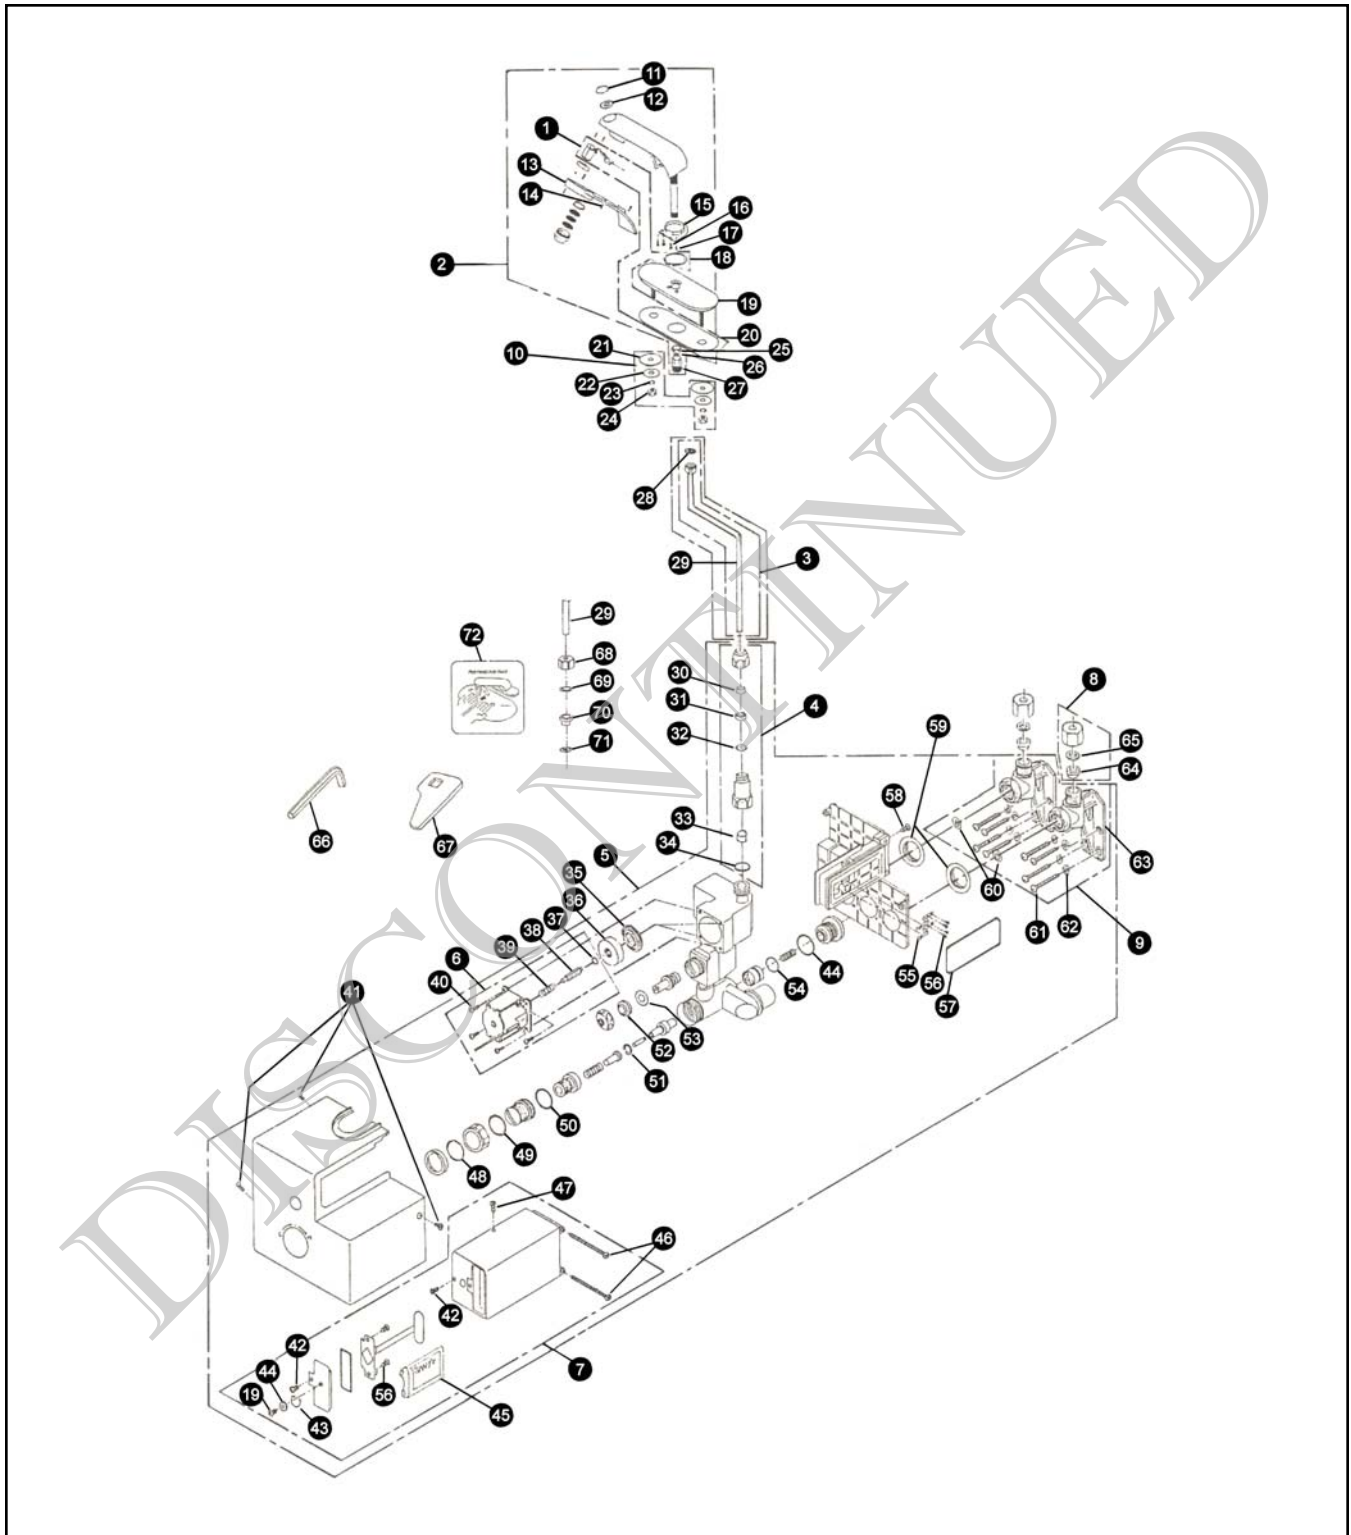

TEL42BDRV2

TEL42BDRV2

Automatic Faucet Battery Powered (DC)

CAUTION: Avoid using infrared sensor on stainless steel basins. Sensor detection will become intermittent.

TEL42BDRV2

Automatic Faucet Battery Powered (DC)

Item	Part Number	Description	Item	Part Number	Description
1	TH559EDV75	Sensor (Single Hole)	39	64162	Spring (Obsolete)
2	TH559EDV136	Spout (4" CC)	40	61122-1	Solenoid & Sensor Mounting Screws (4 pieces) (Obsolete)
3	TH559EDV59	Supply Pipe w/ Gasket	41	61274T2	Housing Screw (Obsolete)
4	TH559EDV56	Flow Controller	42	61289T2	Battery Case Screw (Obsolete)
5	TH559EDV61	Control Box	43	66398R	Pull Ring (Obsolete)
6	TH559EDV22	Solenoid Assembly (Lithium Battery)	44	72528	Pull Ring Holder (Obsolete)
7	TH559EDV57	Battery Unit	45	57071	Lithium Battery (2CR5)
8	TH559EDV62	Supply Nut Set	46	61271	Controller Mounting Screw (Obsolete)
9	TH559EDV429	Mounting Bracket Set	47	61289T3	Screw (Obsolete)
10	TH559EDV137	Mounting Nut Set	48	72529	Washer (Obsolete)
11	92128T1	Insert (Obsolete)	49	72527	Washer (Obsolete)
12	93091	Adhesive Sheet (Obsolete)	50	91309E	O-Ring (Obsolete)
13	71263T3	Undercover Plate (Obsolete)	51	66397	C-Washer (Obsolete)
14	61179T5	Screw for Undercover (Obsolete)	52	91739HP	Cone Washer (Obsolete)
15	71275T1	Base (Obsolete)	53	72001	Washer (Obsolete)
16	61274	Undercover Mounting Screw (Obsolete)	54	91810E	O-Ring (Obsolete)
17	61104T1	Spout Mounting Screw (Obsolete)	55	57066	Battery Terminal (Obsolete)
18	93064T3	Adhesive Foam (Obsolete)	56	61275-2	Terminal Screw (Obsolete)
19	71244T4	Cover Plate - 4" (Obsolete)	57	93055H	O-Ring (Obsolete)
20	93064T2	Foam Pad (Obsolete)	58	62203T1	Screw (Obsolete)
21	91343R	Rubber Washer (Obsolete)	59	21037F	Mounting Nut (Obsolete)
22	71186T5R	Washer (Obsolete)	60	91734SR	Washer (Obsolete)
23	72143	Lock Washer (Obsolete)	61	61258T1	Screw (Obsolete)
24	63090	Nut (Obsolete)	62	72370	Washer (Obsolete)
25	63012T7	Nut for Spout (Obsolete)	63	10048T1	Mounting Bracket (Obsolete)
26	94075	Gasket (Obsolete)	64	91283T11	Cone Washer (Obsolete)
27	14533T10	Adapter (Obsolete)	65	72237T2	Washer (Obsolete)
28	94045	Gasket (Obsolete)	66	85005T6	Allen Wrench (Obsolete)
29	40455-1R	Supply Pipe (Obsolete)	67	85060R	Stop Key (Obsolete)
30	17866	Tapered Ring (Obsolete)	68	22252N	Nut (Obsolete)
31	17864	Ring (Obsolete)	69	72409R	Washer (Obsolete)
32	93090E	Gasket (Obsolete)	70	91856E	Gasket (Obsolete)
33	23085T5	Flow Regulator (Obsolete)	71	72406	Lock Ring (Obsolete)
34	94034R	Gasket (Obsolete)	72	04328T1	Instruction Label (Obsolete)
35	91958W-1	Diaphragm (Obsolete)	Note: TH559EDV58 has been replaced by TH559EDV22.		
36	93075	Cap (Obsolete)	TH559EDV63 has been replaced by TH559EDV429.		
37	93062H	O-Ring (Diaphragm Cap) (Obsolete)			
38	57106	Piston (Obsolete)			

Product Number Explanations

Faucet

(T) Fitting
(E) Electronic
(L) Lavatory
(42) Thermal Mixing
(B)
(D) DC Type
(R)
(V2) 4" Plate