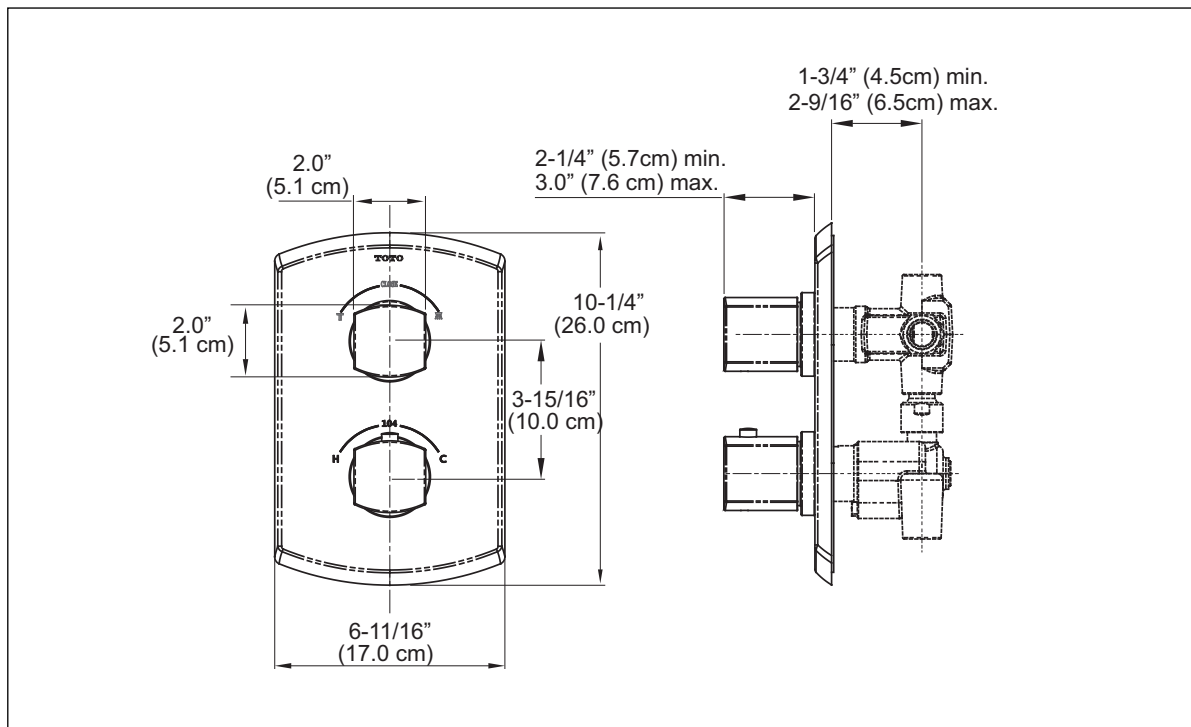

TS960D

Soirée® Thermostatic Mixing Valve Trim with Dual Volume Control

■ DESIGN

Designed to match the Soirée® Suite of fixtures and fittings, the Soirée® shower can complement any distinctive bath suite.

■ SPECIFICATIONS

Warranty: Lifetime Limited Warranty
(Residential use)
One Year (Commercial use)

Material: Cast Brass

Shipping Weight: **Individual** 5.5 lbs.
Case (Qty 3) 16.5 lbs.

Shipping Dimensions: **Individual**
11-3/4"L x 10-3/4"W
x 3-1/2"H

Case (Qty 3)
12-1/2"L x 11-1/2"W
x 11-1/4"H

■ CODES/STANDARDS

Complies with and exceeds the following standards:
ASME A112.18.1M / CSA B125-2005 / ASSE 1016

Listed by:
IAPMO / C-UPC, and other municipalities

These dimensions and specifications are subject to change without notice.

TS960D - Soirée® Thermostatic Mixing Valve Trim with Dual Volume Control

TOTO®

TOTO® U.S.A., INC. • 1155 Southern Road, Morrow, GA 30260

Tel. (888) 295-8134 • Fax. (800) 699-4889 • www.totousa.com

Printed in U.S.A. © TOTO® LTD. 04/06 #J10164

Printed on recycled paper

REV 11/08