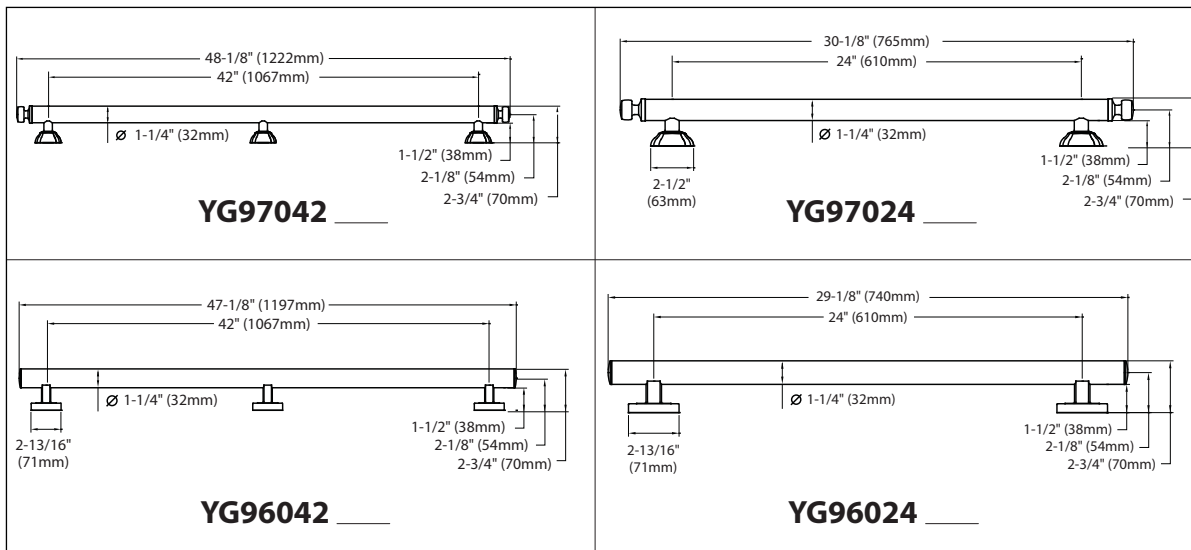

These dimensions and specifications are subject to change without notice.

Note: Each accessory is sold and packaged separately.

Product Number	Shipping Weight	Case Qty	Case Weight	Shipping Dimensions	Case Shipping Dim.
<b>YG97042</b>	7.25 lbs.	4	29 lbs.	50-3/8" x 4-1/4" x 3-1/4"	50-3/4" x 8-3/4" x 6-3/4"
<b>YG97024</b>	4.66 lbs.	4	19 lbs.	32-1/2" x 4-1/4" x 3-1/4"	32-3/4" x 8-3/4" x 6-3/4"
<b>YG96042</b>	7.25 lbs.	4	29 lbs.	50-3/8" x 4-1/4" x 3-1/4"	50-3/4" x 8-3/4" x 6-3/4"
<b>YG96024</b>	4.66 lbs.	4	19 lbs.	32-1/2" x 4-1/4" x 3-1/4"	32-3/4" x 8-3/4" x 6-3/4"

## ■ CODES/STANDARDS

These dimensions and specifications are subject to change without notice.

Guinevere™ & Soirée® Grab Bars

**TOTO®**

TOTO® U.S.A., INC. • 1155 Southern Road, Morrow, GA 30260  
 Tel. (888) 295-8134 • Fax. (800) 699-4889 • www.totousa.com