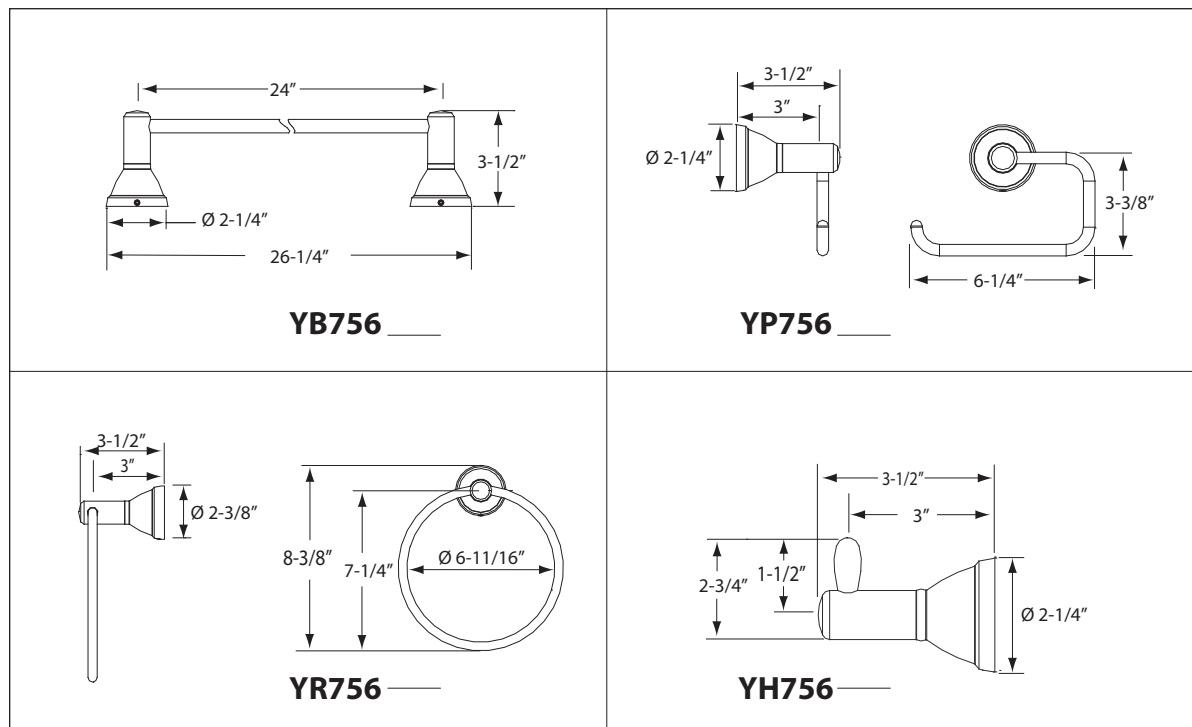

Mercer™ Bath Accessories

DESIGN

Designed to match our line of residential bathroom products, TOTO's® accessories beautifully complete any bathroom decor. Made from solid cast metal, these accessories come with mounting hardware for both tile and drywall applications.

SPECIFICATIONS

Warranty: Lifetime Limited Warranty (Residential use)
One Year (Commercial use)
Material: Cast Metal

Product Number	Shipping Weight	Case Qty	Case Weight	Shipping Dimensions	Case Shipping Dim.
YB756	1.94 lbs.	6	11.63 lbs.	30" x 5-1/4" x 3-1/8"	30-1/2" x 11-1/2" x 10-1/2"
YP756	0.77 lbs.	12	9.25 lbs.	8-1/2" x 7-1/2" x 4-1/4"	22-1/2" x 9-1/2" x 18-3/4"
YR756	1.10 lbs.	12	13.26 lbs.	10-3/4" x 9-1/2" x 4-1/8"	30" x 11-1/2" x 18-3/4"
YH756	0.42 lbs.	24	10.04 lbs.	6-1/4" x 5" x 3"	16" x 13-1/4" x 13"

CODES/STANDARDS

These dimensions and specifications are subject to change without notice.

Mercer™ Bath Accessories

TOTO®

TOTO® U.S.A., INC. • 1155 Southern Road, Morrow, GA 30260
Tel. (888) 295-8134 • Fax. (770) 282-8701 • www.totousa.com

Printed in U.S.A. © TOTO® LTD. 09/05 #J10210

Printed on recycled paper

SS-00008 REV. 01/09