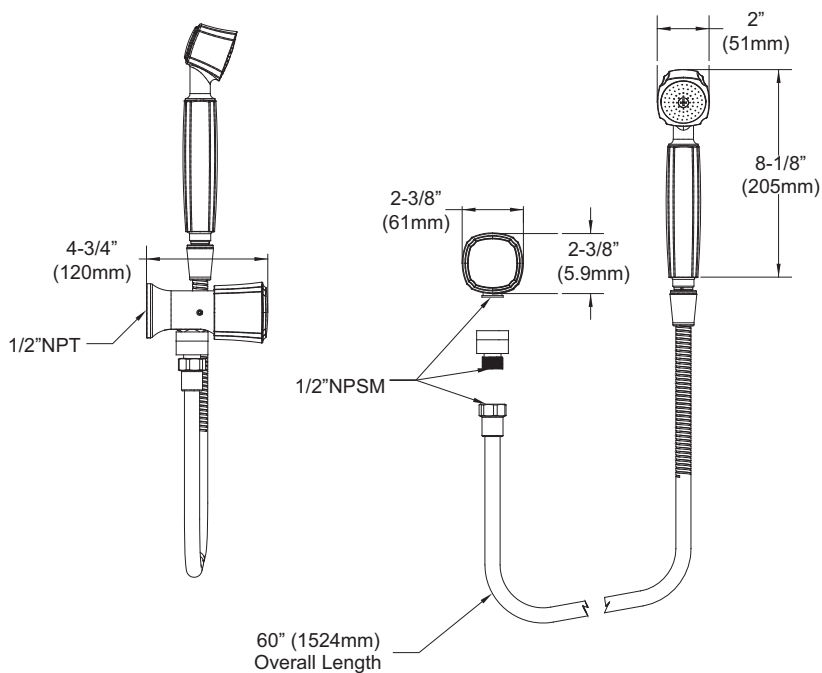

Guinevere® Handshower Set (with slide bar)

FEATURES

- Handshower set with valve & slide bar
- Brass valve bodies

COLORS/FINISHES

- #CP Polished Chrome
- #BN Brushed Nickel
- #PN Polished Nickel

CODES/STANDARDS

- Meets or exceeds ASME A112.18.1/CSA B125.1
- Certifications: IAPMO(cUPC), State of Massachusetts and others
- Code Compliance: UPC, IPC, NSPC, NPC Canada, and others

PRODUCT SPECIFICATION

Handshower set shall include handshower, holder, slide bar and shower elbow. Handshower set shall also include hose and have a flow rate of 2.5 gallons per minute. Handshower set shall be TOTO Model TS970H_____.

TS970H

Guinevere® Handshower Set (with slide bar)

SPECIFICATIONS

- Warranty Lifetime Limited Warranty (Residential Use)
One Year (Commercial Use)
- Material Brass/Plastics
- Shipping Weight 7.0 lbs.
- Shipping Dimensions 33-1/2" L x 10" W x 4-1/4" H
- Maximum Flow Rate 2.5 gpm (9.51 lpm)

TOTO®

These dimensions and specifications are subject to change without notice