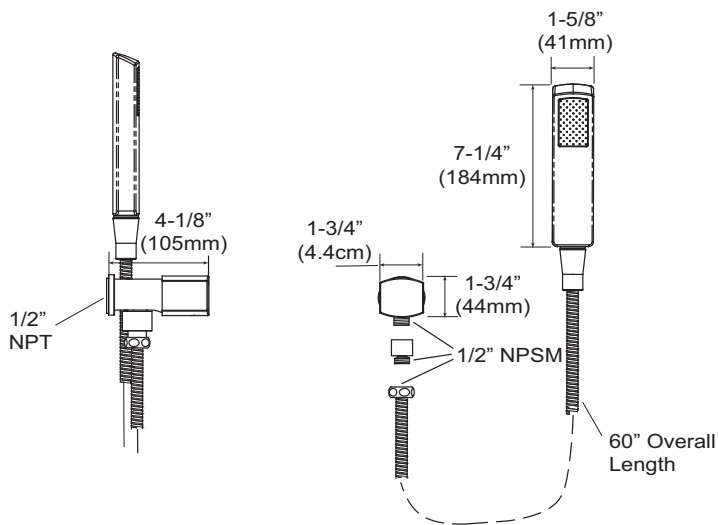

Soirée® Handshower Set (with slide bar)

FEATURES

- Handshower set with valve & slide bar
- Brass valve bodies

COLORS/FINISHES

- #CP Polished Chrome
- #BN Brushed Nickel
- #PN Polished Nickel

CODES/STANDARDS

- Meets or exceeds ASME A112.18.1/CSA B125.1
- Certifications: IAPMO(cUPC), State of Massachusetts and others
- Code Compliance: UPC, IPC, NSPC, NPC Canada, and others

PRODUCT SPECIFICATION

Handshower set shall include handshower, holder, slide bar and shower elbow. Handshower set shall also include hose and have a flow rate of 2.5 gallons per minute. Handshower set shall be TOTO Model TS960H_____.

TS960H

Soirée® Handshower Set (with slide bar)

SPECIFICATIONS

- Warranty Lifetime Limited Warranty (Residential Use)
One Year (Commercial Use)
- Material Cast Brass
- Shipping Weight 7.0 lbs.
- Shipping Dimensions 33-1/2" L x 10" W x 4-1/4" H
- Maximum Flow Rate 2.5 gpm (9.51 lpm)

TOTO®

These dimensions and specifications are subject to change without notice