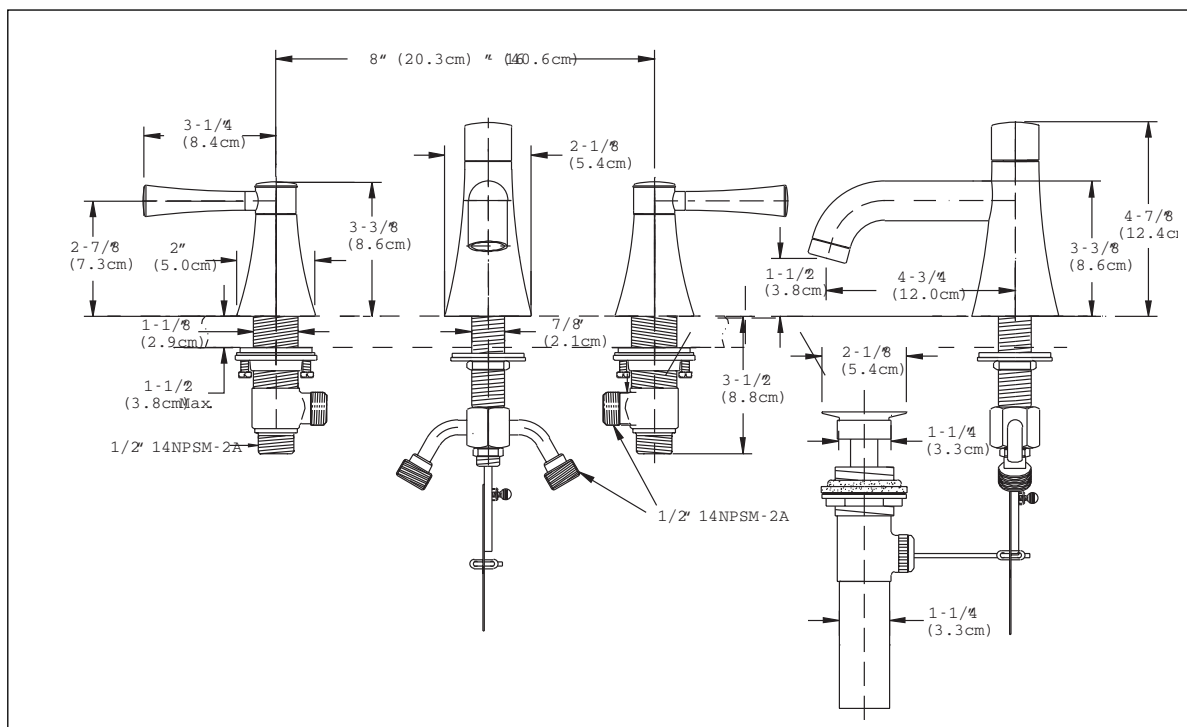

Shipping Dimensions: **Individual**
14-1/4"L x 12-1/4"W
x 2-3/4"H

Case (Qty 6)
15"L x 12-3/4"W
x 18-1/8"H

CODES/STANDARDS

Complies with and exceeds the following standards:

ASME A112.18.1M

CSA B125

NSF 61

Listed by:

IAPMO/UPC, CSA, NSF and other municipalities

These dimensions and specifications are subject to change without notice.

TL794DD - Nexus® Widespread Lavatory Faucet

TOTO®

TOTO® U.S.A., INC. • 1155 Southern Road, Morrow, GA 30260