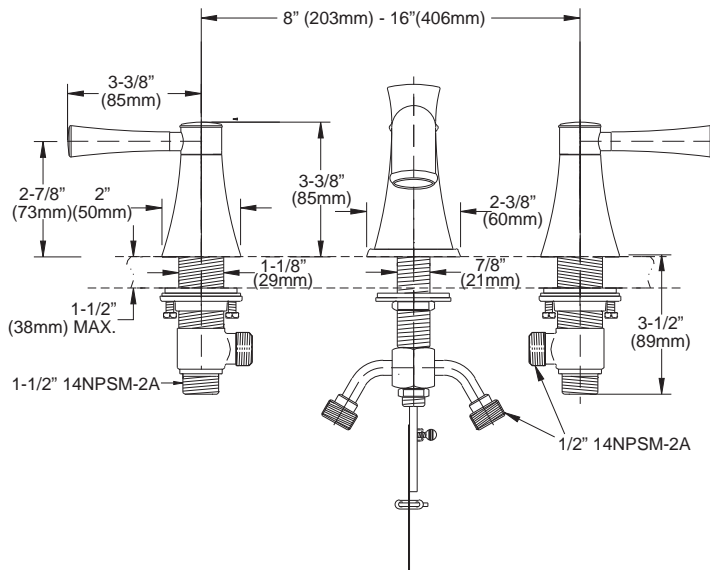

PRODUCT SPECIFICATION

The two-handle lavatory faucet shall have durable brass construction and ceramic disk valve cartridges. Product shall be for 8 to 16 inch installations. Shall also include pop-up drain. Product shall be TOTO Model TL784DD_____.

TL784DD

Clayton® Widespread Lavatory Faucet

SPECIFICATIONS

- Warranty Lifetime Limited Warranty (Residential Use)
One Year (Commercial Use)
- Material Brass
- Shipping Weight 8.6 lbs.
- Shipping Dimensions 14-1/4" L x 12-1/4" W x 2-3/4" H
- Maximum Flow Rate 2.2 gpm (8.3 lpm)

TOTO

These dimensions and specifications are subject to change without notice