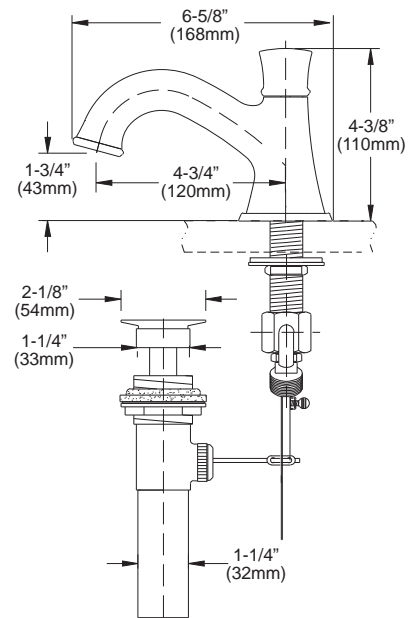

PRODUCT SPECIFICATION

The two-handle lavatory faucet shall have durable brass construction and ceramic disk valve cartridges. Product shall be for 8 to 16 inch installations. Shall also include pop-up drain. Product shall be TOTO Model TL784DD_____.

TL784DD

Clayton® Widespread Lavatory Faucet

SPECIFICATIONS

- Warranty Lifetime Limited Warranty (Residential Use)
One Year (Commercial Use)
- Material Brass
- Shipping Weight 8.6 lbs.
- Shipping Dimensions 14-1/4" L x 12-1/4" W x 2-3/4" H
- Maximum Flow Rate 2.2 gpm (8.3 lpm)

TOTO

These dimensions and specifications are subject to change without notice