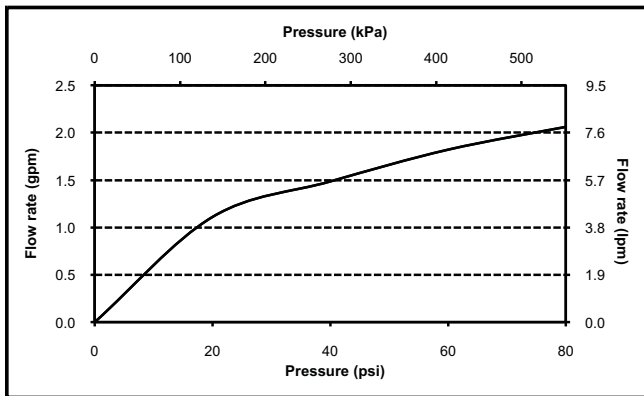

PRODUCT SPECIFICATION

The two-handle lavatory faucet shall have durable brass construction and ceramic disk valve cartridges. Product shall be for 8 to 16 inch installations. Shall also include pop-up drain. Product shall be TOTO Model TL784DD_____.

TL784DD

Clayton® Widespread Lavatory Faucet

SPECIFICATIONS

- Warranty Lifetime Limited Warranty (Residential Use)
One Year (Commercial Use)
- Material Brass
- Shipping Weight 8.6 lbs.
- Shipping Dimensions 14-1/4" L x 12-1/4" W x 2-3/4" H
- Maximum Flow Rate 2.2 gpm (8.3 lpm)