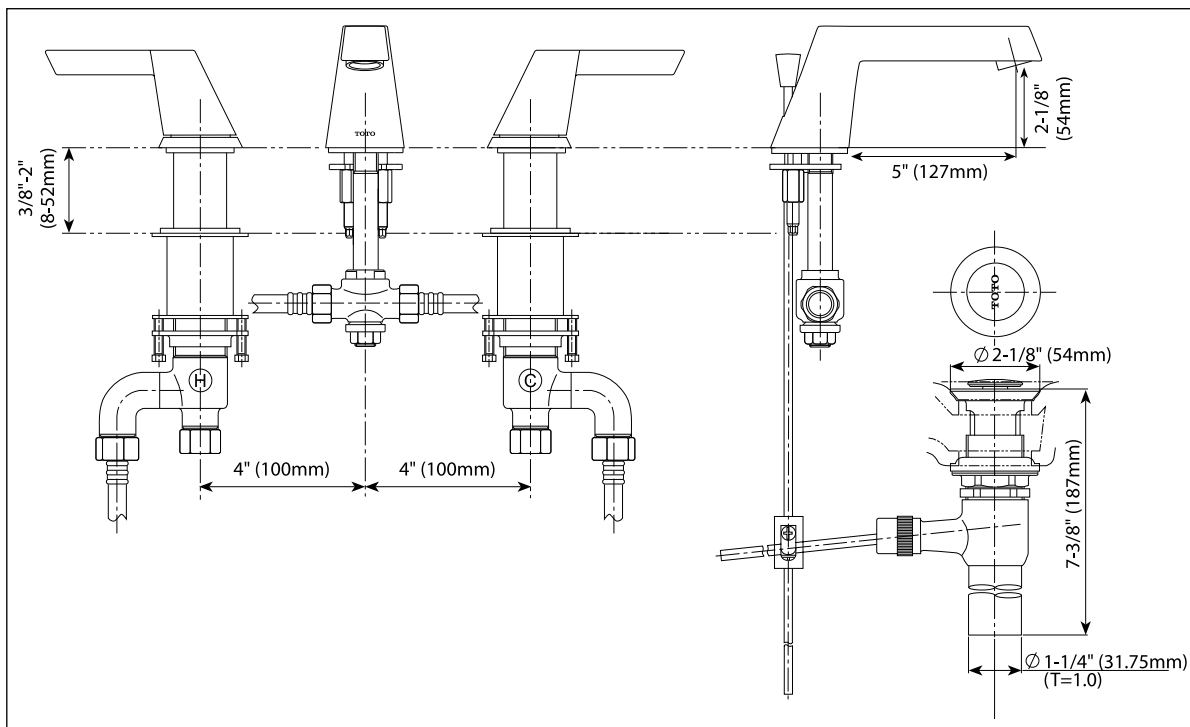

Shipping Dimensions: **Individual**  
21"L x 14-1/8"W  
x 3-3/4"H

TL690DD#CP - Ethos Design NII Widespread Lavatory Faucet

TOTO® U.S.A., INC. • 1155 Southern Road, Morrow, GA 30260  
Tel. (888) 295-8134 • Fax. (770) 282-8701 • www.totousa.com