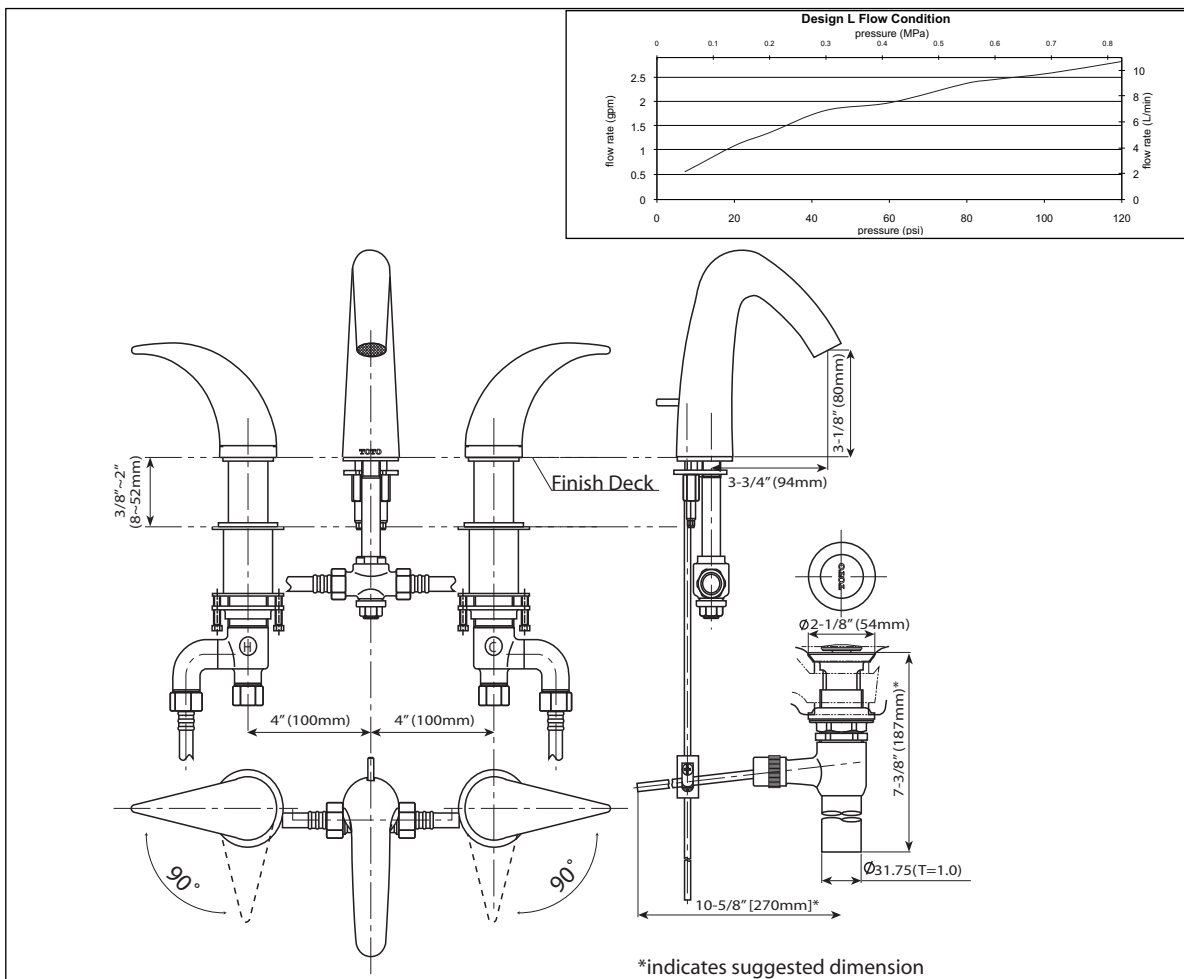

Decorative widespread lavatory faucet to match the Ethos Design L Pedestal Lavatory. 2.2 gpm (8.3 lpm) maximum flow rate (Per regulation).

■ **TL660DD#CP**

Ethos Design L widespread lavatory faucet, polished chrome finish.

SPECIFICATIONS

Flow Rate: 2.2 gpm (8.3 lpm)
maximum flow rate

Warranty: Lifetime Limited Warranty
(Residential use)
One Year (Commercial use)

Material: Cast Brass

Shipping Weight: **Individual** 12.8 lbs.

Shipping Dimensions: **Individual**

21-1/4"L x 14-1/4"W
x 3-3/4"H

CODES/STANDARDS

Complies with and exceeds the following standards:
ASME A112.18.1/CSA B125
NSF 61/9

Listed by:
IAPMO

 Meets the American Disabilities Act Guidelines and
ANSI A117.1

These dimensions and specifications are subject to change
without notice.

TL660DD#CP - Ethos Design L Widespread Lavatory Faucet

TOTO®

TOTO® U.S.A., INC. • 1155 Southern Road, Morrow, GA 30260
Tel. (888) 295-8134 • Fax. (770) 282-8701 • www.totousa.com