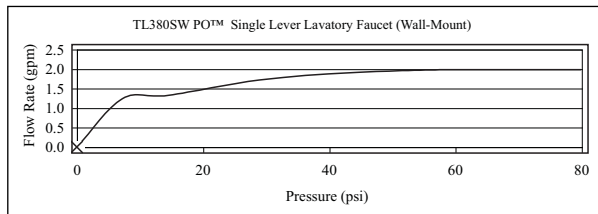

TL380SW#CP

Po™ Single Lever Lavatory Faucet (Wall-Mount)

DESIGN

Design-coordinated to complement our decorative Po lavatory, the Po single-lever faucet is an exciting addition to any upscale bath space. Made from cast brass with washerless ceramic disk valve cartridges, TOTO faucets offer durability, drip-free performance and years of uninterrupted service.

SPECIFICATIONS

Flow Rate: 2.2 gpm (8.3 lpm)
maximum flow rate

Warranty: Lifetime Limited Warranty
(Residential use)
One Year (Commercial use)

Material: Cast Brass

Shipping Weight: 7.8 lbs.

Shipping Dimensions: 21"L x 9-7/8"W x 3-3/4"H

CODES/STANDARDS

Complies with and exceeds the following standards:
ASME A112.18.1/CSA B125.1
NSF 61/9

Listed by:
IAPMO/c-UPC

Meets the American Disabilities Act Guidelines and
ANSI A117.1

These dimensions and specifications are subject to
change without notice.

TL380SW#CP - Po™ Single Lever Faucet (Wall-Mount)

TOTO® U.S.A., INC. • 1155 Southern Road, Morrow, GA 30260
Tel. (888) 295-8134 • Fax. (800) 699-4889 • www.totousa.com
Printed in U.S.A. © TOTO® LTD. 02/07 #J10171

Printed on recycled paper