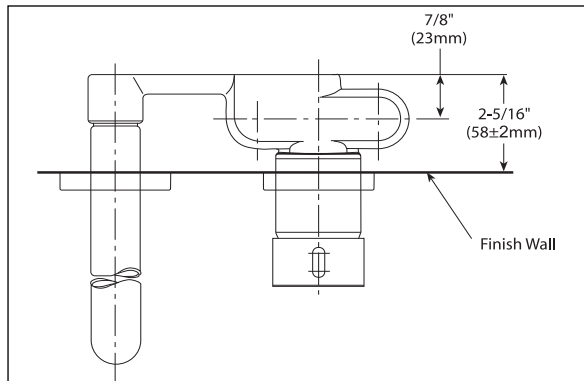

### SPECIFICATIONS

Flow Rate: 2.2 gpm (8.3 lpm)  
maximum flow rate

Warranty: Lifetime Limited Warranty  
(Residential use)  
One Year (Commercial use)

Material: Cast Brass

Shipping Weight: 7.8 lbs.

Shipping Dimensions: 21"L x 9-7/8"W x 3-3/4"H

TL380SW#CP - Po™ Single Lever Faucet (Wall-Mount)

TOTO® U.S.A., INC. • 1155 Southern Road, Morrow, GA 30260  
Tel. (888) 295-8134 • Fax. (800) 699-4889 • www.totousa.com  
Printed in U.S.A. © TOTO® LTD. 02/07 #J10171