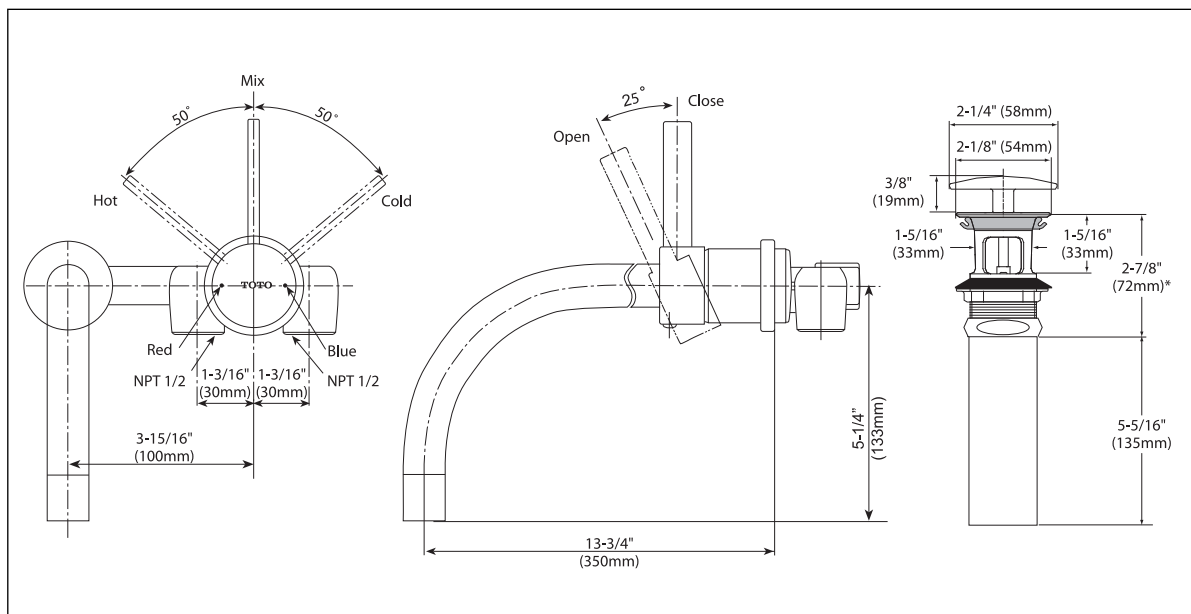

### SPECIFICATIONS

Flow Rate: 2.2 gpm (8.3 lpm)  
maximum flow rate

Warranty: Lifetime Limited Warranty  
(Residential use)  
One Year (Commercial use)

Material: Cast Brass

Shipping Weight: 7.8 lbs.

Shipping Dimensions: 21"L x 9-7/8"W x 3-3/4"H

### CODES/STANDARDS

Complies with and exceeds the following standards:  
ASME A112.18.1/CSA B125.1  
NSF 61/9

Listed by:  
IAPMO/c-UPC

Meets the American Disabilities Act Guidelines and  
ANSI A117.1

These dimensions and specifications are subject to  
change without notice.

TL380SW#CP - Po™ Single Lever Faucet (Wall-Mount)

TOTO® U.S.A., INC. • 1155 Southern Road, Morrow, GA 30260  
Tel. (888) 295-8134 • Fax. (800) 699-4889 • www.totousa.com  
Printed in U.S.A. © TOTO® LTD. 02/07 #J10171