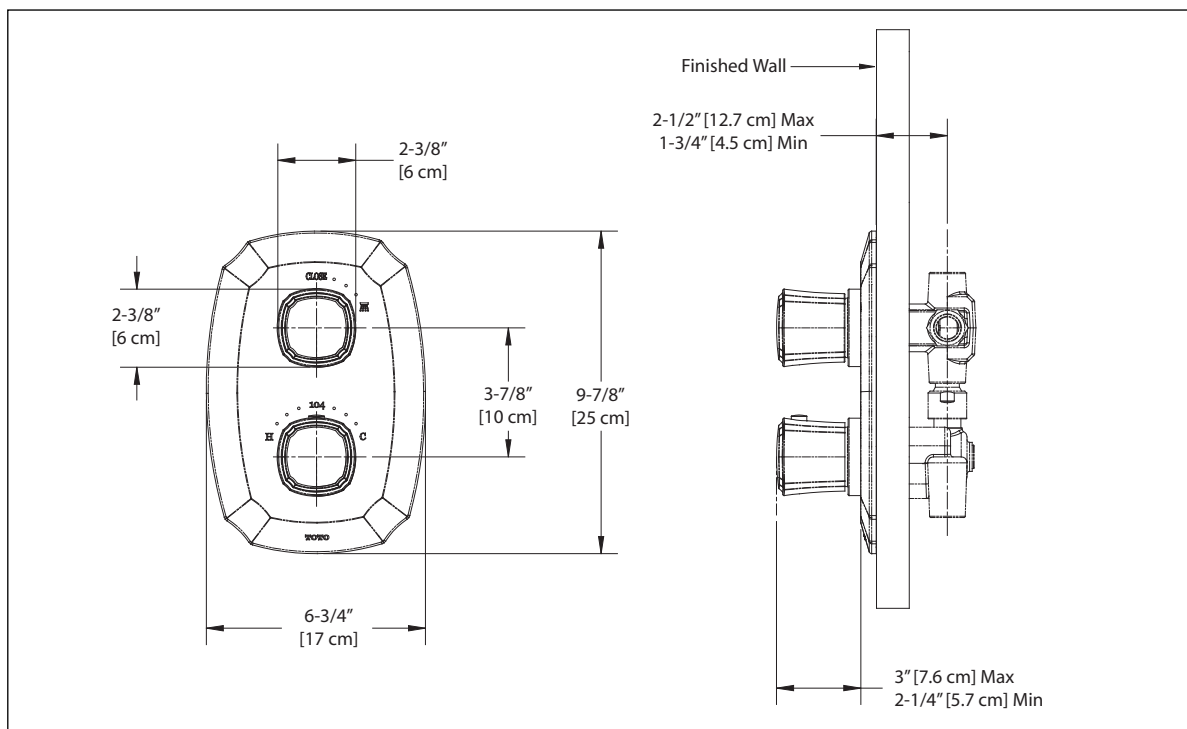

TS970C Guinevere® Thermostatic Mixing Valve Trim with Single Volume Control

■ DESIGN

Designed to match the Guinevere® Suite of fixtures and fittings, the Guinevere® shower can complement any distinctive bath suite.

■ SPECIFICATIONS

Warranty: Lifetime Limited Warranty (Residential use)
One Year (Commercial use)

Material: Cast Brass

Shipping Weight: **Individual** 6 lbs.
Case (Qty 3) 18 lbs.

Shipping Dimensions: **Individual**
11-3/4"L x 10-3/4"W
x 3-1/2"H
Case (Qty 3)
16-1/2"L x 13"W
x 11-1/4"H

■ CODES/STANDARDS

Complies with and exceeds the following standards:
ASME A112.18.1 / CSA B125-2005 / ASSE 1016

Listed by:
IAPMO / C-UPC, and other municipalities

These dimensions and specifications are subject to change without notice.

TS970C - Guinevere® Thermostatic Mixing Valve Trim with Single Volume Control

TOTO®

TOTO® U.S.A., INC. • 1155 Southern Road, Morrow, GA 30260
Tel. (888) 295-8134 • Fax. (800) 699-4889 • www.totousa.com

Printed in U.S.A. © TOTO® LTD. 04/06 #J10162

Printed on recycled paper

Rev 05/08