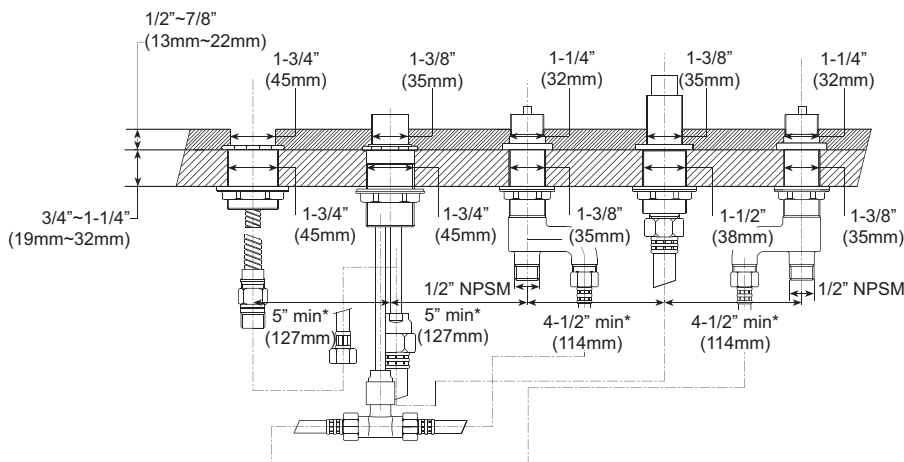

Soirée® 5 Hole Deck Bath Valve

FEATURES

- Durable bronze construction
- Washerless ceramic disk valve cartridge

CODES/STANDARDS

- Meets or exceeds ASME A112.18.1/CSA B125.1
- Certifications: IAPMO(cUPC), State of Massachusetts, City of Los Angeles, and others
- Code Compliance: UPC, IPC, NSPC, NPC Canada, and others

PRODUCT SPECIFICATION

The 5 hole deck back valve shall have a durable bronze construction. Deck bath valve shall have washerless ceramic disk valve cartridge. Deck bath valve shall be TOTO Model TB6F.

TB6F

Soirée® 5 Hole Deck Bath Valve

SPECIFICATIONS

- Warranty Lifetime Limited Warranty (Residential Use)
One Year (Commercial Use)
- Material Brass
- Shipping Weight 12.4 lbs.
- Shipping Dimensions 20-3/4" L x 9-3/4" W x 3-3/4" H

INSTALLATION NOTES

FAUCET TRIM REQUIRED:
Soirée® 5 hole deck bath trim, model TB960S#CP sold separately.

IMPORTANT NOTE: This valve/trim can only be installed in a built-up deck. It cannot be installed on pre-finished deck or on tub rim.