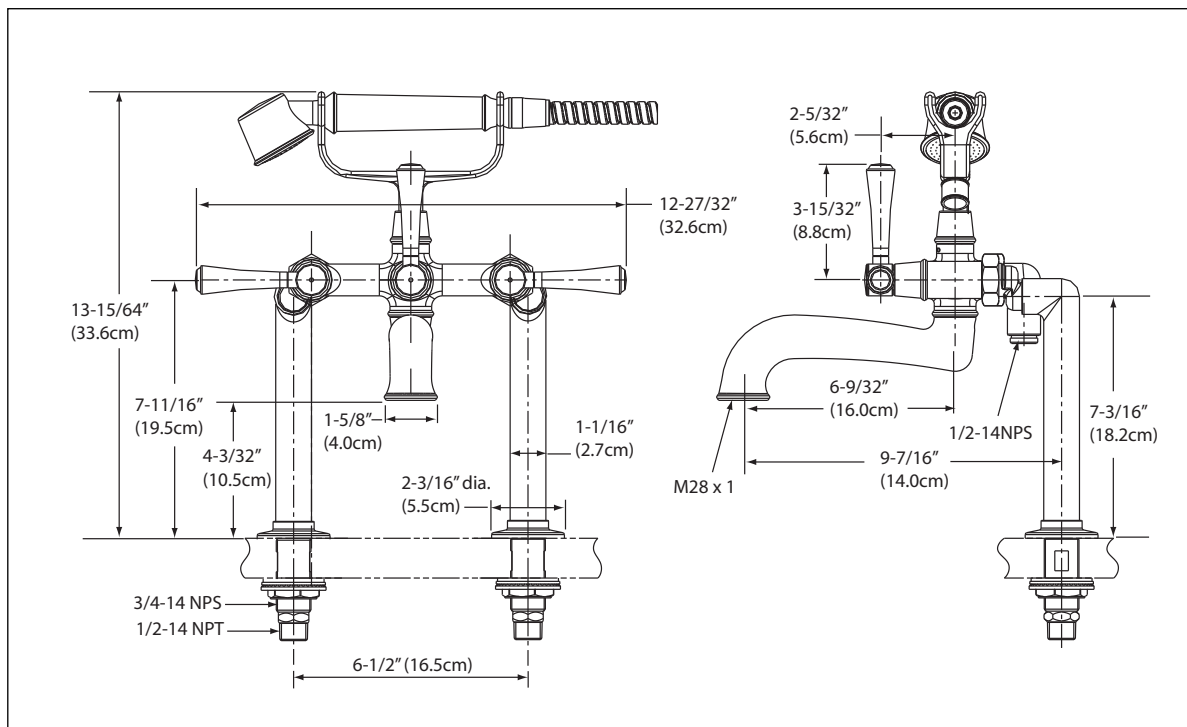

SPECIFICATIONS

Warranty: Lifetime Limited Warranty (Residential use)
One Year (Commercial use)

Material: Cast Brass

Shipping Weight: **Individual** 17.5 lbs.
Case (Qty 3) 53 lbs.

Shipping Dimensions: **Individual**
12-3/4"L x 10-3/4"W
x 10-1/2"H

Case (Qty 3)
33-3/4"L x 13-1/2"W
x 11-1/2"H

CODES/STANDARDS

Complies with and exceeds the following standards:
ASME A112.18.1M
CSA B125

Listed by:
IAPMO/UPC, CSA, and other municipalities

These dimensions and specifications are subject to change without notice.