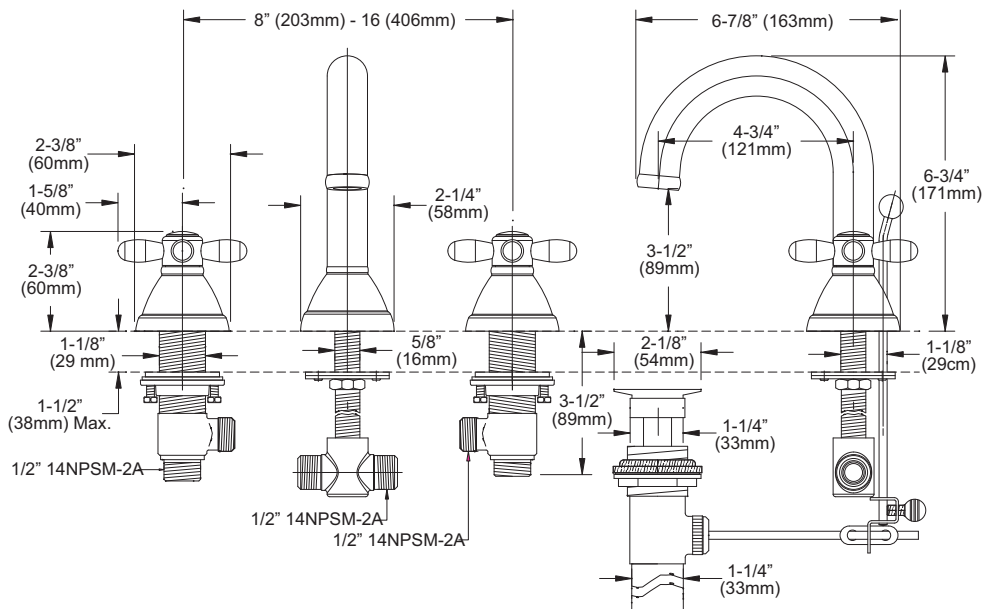

TL756DDL

Mercer® Widespread Lavatory High-Efficiency Faucet, 1.5 gpm

SPECIFICATIONS

- Warranty Lifetime Limited Warranty (Residential Use)
  One Year (Commercial Use)
- Material Brass
- Shipping Weight 7.5 lbs.
- Shipping Dimensions 14-1/4" L x 12-1/4" W x 2-3/4" H
- Maximum Flow Rate 1.5 gpm (5.7 lpm)

TOTO

These dimensions and specifications are subject to change without notice