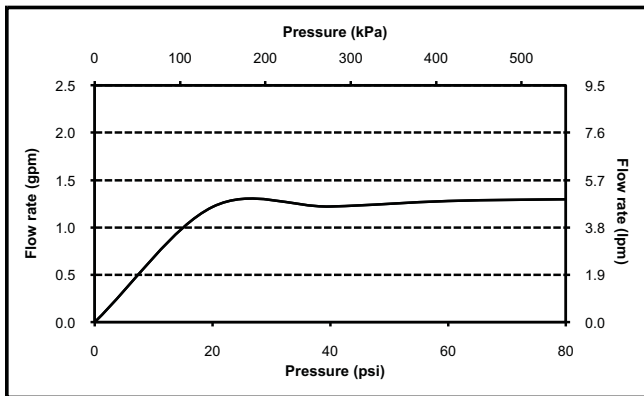

TL756DDL

Mercer® Widespread Lavatory High-Efficiency Faucet, 1.5 gpm

SPECIFICATIONS

- Warranty Lifetime Limited Warranty (Residential Use)
  One Year (Commercial Use)
- Material Brass
- Shipping Weight 7.5 lbs.
- Shipping Dimensions 14-1/4" L x 12-1/4" W x 2-3/4" H
- Maximum Flow Rate 1.5 gpm (5.7 lpm)

TOTO

These dimensions and specifications are subject to change without notice