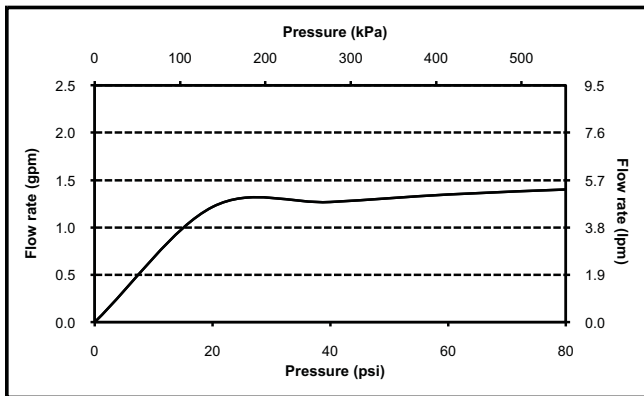

TL794DDL

Nexus® Widespread Lavatory High-Efficiency Faucet, 1.5 gpm

SPECIFICATIONS

- Warranty Lifetime Limited Warranty (Residential Use)
  One Year (Commercial Use)
- Material Brass
- Shipping Weight 8.6 lbs.
- Shipping Dimensions 14-1/4" L x 12-1/4" W x 2-3/4" H
- Maximum Flow Rate 1.5 gpm (5.7 lpm)

TOTO®

These dimensions and specifications are subject to change without notice

Ph: (888) 295-8134 | Fax: (800) 699-4889 | www.totousa.com

Printed in U.S.A. | © TOTO USA 10/09 | Printed on recycled paper ♻️

SS-00109, v.01