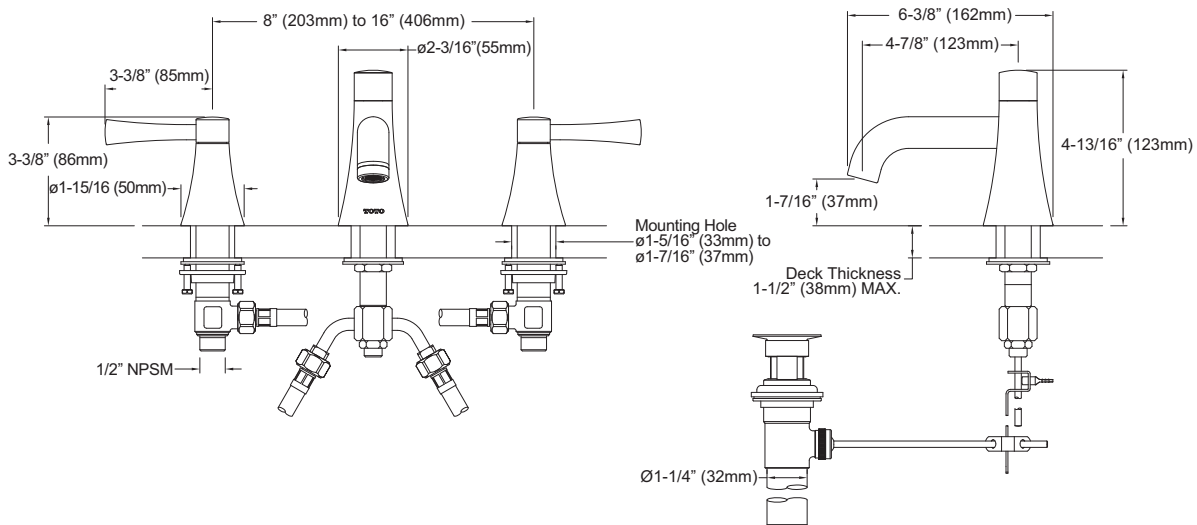

TL794DDL

Nexus® Widespread Lavatory High-Efficiency Faucet, 1.5 gpm

SPECIFICATIONS

- Warranty Lifetime Limited Warranty (Residential Use)
  One Year (Commercial Use)
- Material Brass
- Shipping Weight 8.6 lbs.
- Shipping Dimensions 14-1/4" L x 12-1/4" W x 2-3/4" H
- Maximum Flow Rate 1.5 gpm (5.7 lpm)

TOTO®

These dimensions and specifications are subject to change without notice

Ph: (888) 295-8134 | Fax: (800) 699-4889 | www.totousa.com

Printed in U.S.A. | © TOTO USA 10/09 | Printed on recycled paper ♻️

SS-00109, v.01