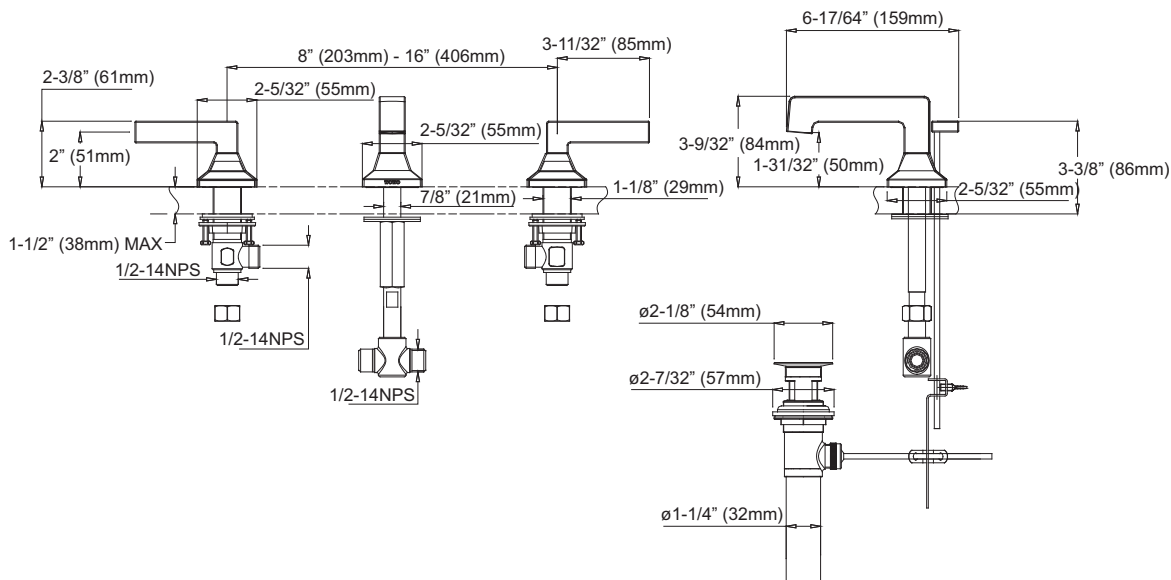

PRODUCT SPECIFICATION

The two-handle lavatory faucet shall have durable brass construction and ceramic disk valve cartridges. Product shall be for 8 to 16 inch installations and shall have a maximum flow rate of 1.5 gallons per minute. Shall also include pop-up drain. Product shall be TOTO Model TL930DDL_____.

TL930DDL

Lloyd® Widespread Lavatory High-Efficiency Faucet, 1.5 gpm

SPECIFICATIONS

- Warranty: Lifetime Limited Warranty (Residential Use)
One Year (Commercial Use)
- Material: Brass
- Shipping Weight: 8.6 lbs.
- Shipping Dimensions: 14-1/4" L x 12-1/4" W x 2-3/4" H
- Maximum Flow Rate: 1.5 gpm (5.7 lpm)

INSTALLATION NOTES

TOTO offers, as a separate purchase, pop-up drain model THU4207#CP for installations where the drain is exposed.

TOTO

These dimensions and specifications are subject to change without notice