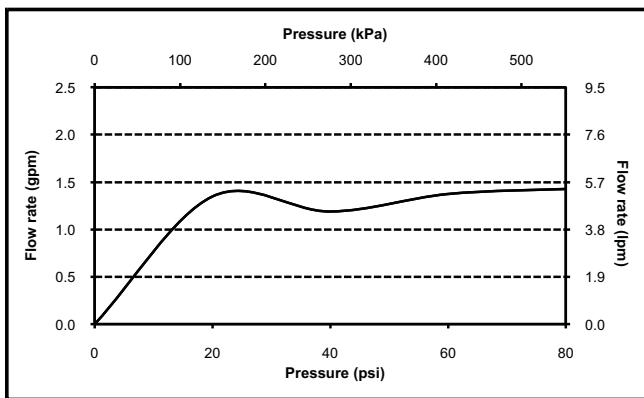

TL930DDL

Lloyd® Widespread Lavatory High-Efficiency Faucet, 1.5 gpm

SPECIFICATIONS

- Warranty: Lifetime Limited Warranty (Residential Use)
  One Year (Commercial Use)
- Material: Brass
- Shipping Weight: 8.6 lbs.
- Shipping Dimensions: 14-1/4" L x 12-1/4" W x 2-3/4" H
- Maximum Flow Rate: 1.5 gpm (5.7 lpm)

INSTALLATION NOTES

TOTO offers, as a separate purchase, pop-up drain model THU4207#CP for installations where the drain is exposed.

TOTO

These dimensions and specifications are subject to change without notice