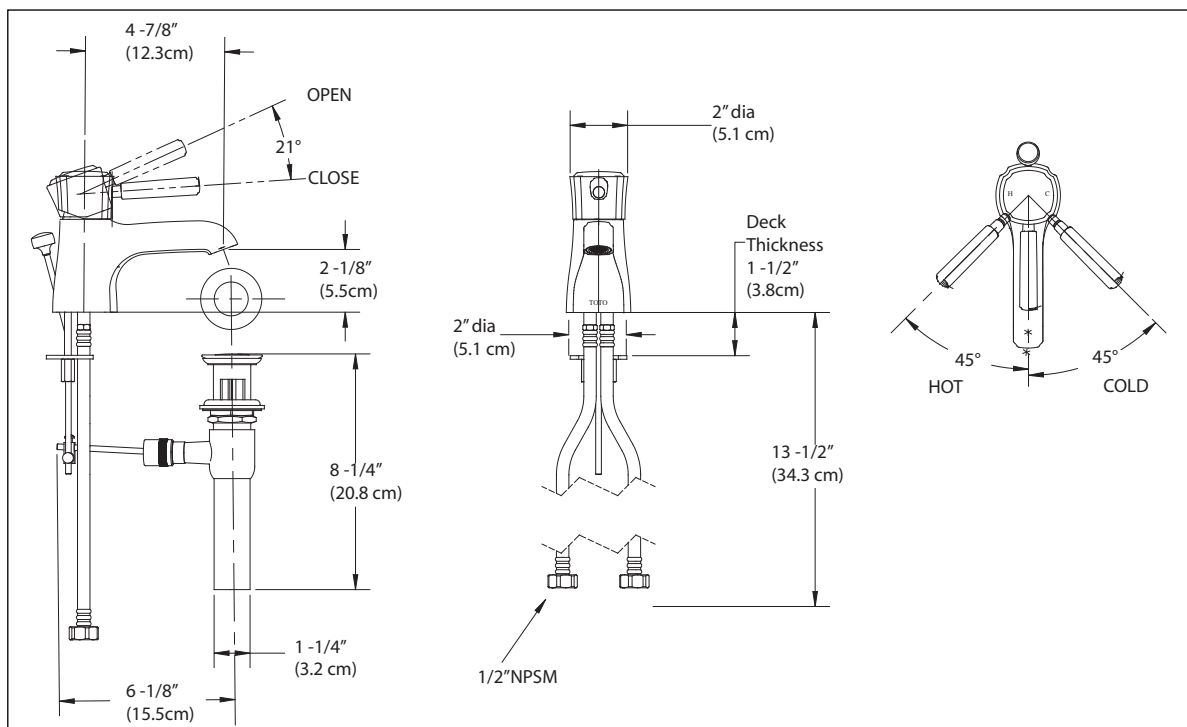

Decorative single-handle lavatory faucet to match the Guinevere® design Suite. 2.2 gpm (8.3 lpm) maximum flow rate (Per regulation).

■ TL970SD#CP

Guinevere® single-handle lavatory faucet, polished chrome finish.

Shipping Dimensions: **Individual**
20-1/2"L x 9-3/4"W
x 3-1/2"H

Case (Qty 3)
21-1/4"L x 10-1/2"W
x 11-1/4"H

CODES/STANDARDS

Complies with and exceeds the following standards:
ASME A112.18.1 / CSA B125-2005
NSF 61

Listed by:
IAPMO / C-UPC, and other municipalities

Meets the American Disabilities Act Guidelines and
ANSI A117.1

These dimensions and specifications are subject to change
without notice.

TL970SD - Guinevere® Single-lever Lavatory Faucet