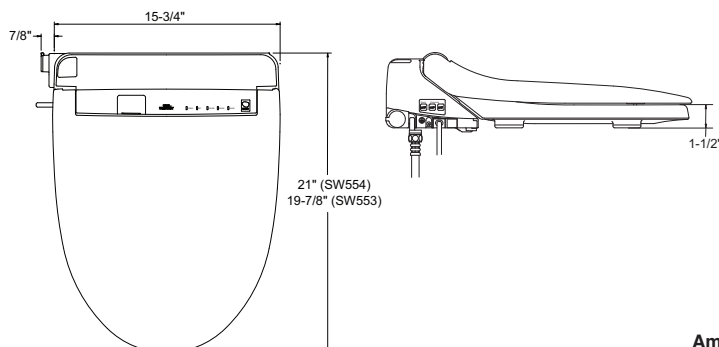

SPECIFICATIONS - SW553 (Round) SW554 (Elongated)

Power Rating	120V AC, 60 Hz. 1277W
Power Cord	Maximum length: 3 ft
Water Feature	Adjustable Water Flow Rate Rear washing: from 0.07 to 0.11 gal/min. Front washing: from 0.08 to 0.11 gal/min. Temperature of Washing Spray Minimum: 86° F/30° C Maximum: 104° F/40° C Safety Features: Temperature fuse, temperature overheating prevention device, overheating prevention float button Flow-Up-Stream Prevention: Vacuum breaker, non-return valve

Drying Feature	Air Temperature: High: About 140°F/60°C Medium: About 122°F/50°C Low: About 104°F/40°C Capacity of Air: 10.5 ft³/min Safety Feature: Temperature Fuse
Seat Warming Feature	Surface Temperature: Minimum: 81° F/27° C Maximum: 97° F/36° C Seat Heater Capacity: 50W Safety Feature: Thermal fuse
Deodorizing Feature	Method: 0: Deodorizer
Water Supply Pressure	Minimum: 20 psi Maximum: 80 psi
Ambient Temperature Range	32°F/0°C to 104°F/40°C
Weight	Net: 11-1/2 lbs.
Product Dimensions	15-3/4" W x 20-15/16" D x 5-1/8" H (Elongated) (400 x 532 x 131mm) 15-3/4" W x 19-3/4" D x 5-1/8" H (Round) (400 x 502 x 131mm)
Listings/Approval	

And others.

Colors: Standard #01 Cotton
Optional #11 Colonial White
#12 Sedona Beige

Specifications may change without notice.

TOTO®