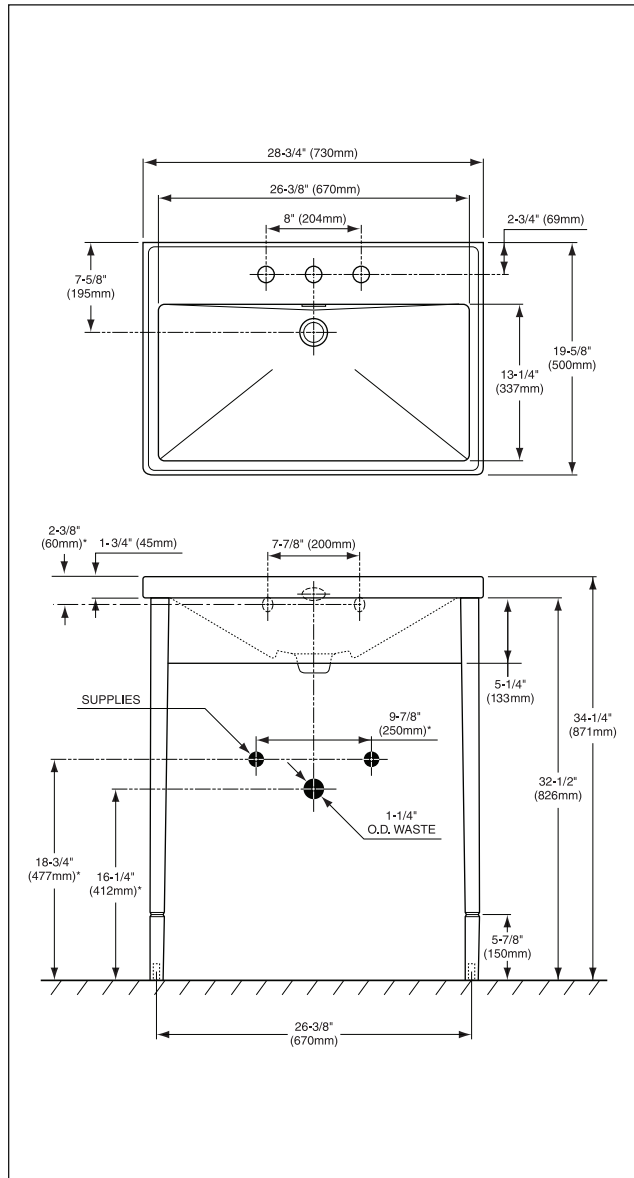

LF930WCP Lloyd® Wood Console Lavatory

DESIGN

Understated elegance combined with pure forms and geometric influences, the Lloyd® Design Suite is as fresh as it is distinctive. The Lloyd® suite subtly balances meditative and modern elements for a versatility of design. Durable fired clay china offers years of quality use.

SPECIFICATIONS

Waste: 1-1/4" O.D.
Console: 27-1/2"L x 19-1/16"W
Lavatory: 28-3/4"L x 19-5/8"W
Basin: 26-3/8"L x 13-1/4"W
Warranty: One Year Limited Warranty
Material: Console: Wood
Lavatory: Fired clay china

Shipping Weight: **LT930 / LT930.4 / LT930.8**
51.5 lbs.
F930WCP
18.5 lbs.

Shipping Dimensions: **LT930 / LT930.4 / LT930.8**
32-1/2"L x 24"W
x 12"H
PT930
30-1/2"L x 12"W
x 7-1/2"H

Fixture dimensions and hydraulic performance meet or exceed ANSI/ASME standard A112.19.2M and CAN/CSA B 45 requirements.

Listing / Approvals: IAPMO/UPC, CSA, City of Los Angeles, State of Massachusetts, and others.

These dimensions and specifications are subject to change without notice.

LF930.8WCP Lloyd® Wood Console Lavatory

TOTO®

TOTO U.S.A., INC. • 1155 Southern Road, Morrow, GA 30260
Tel. (888) 295-8134 • Fax. (770) 282-8701 • www.totousa.com
Printed in U.S.A. © TOTO LTD. 05/05 #C30250

Printed on recycled paper

REV 09/08