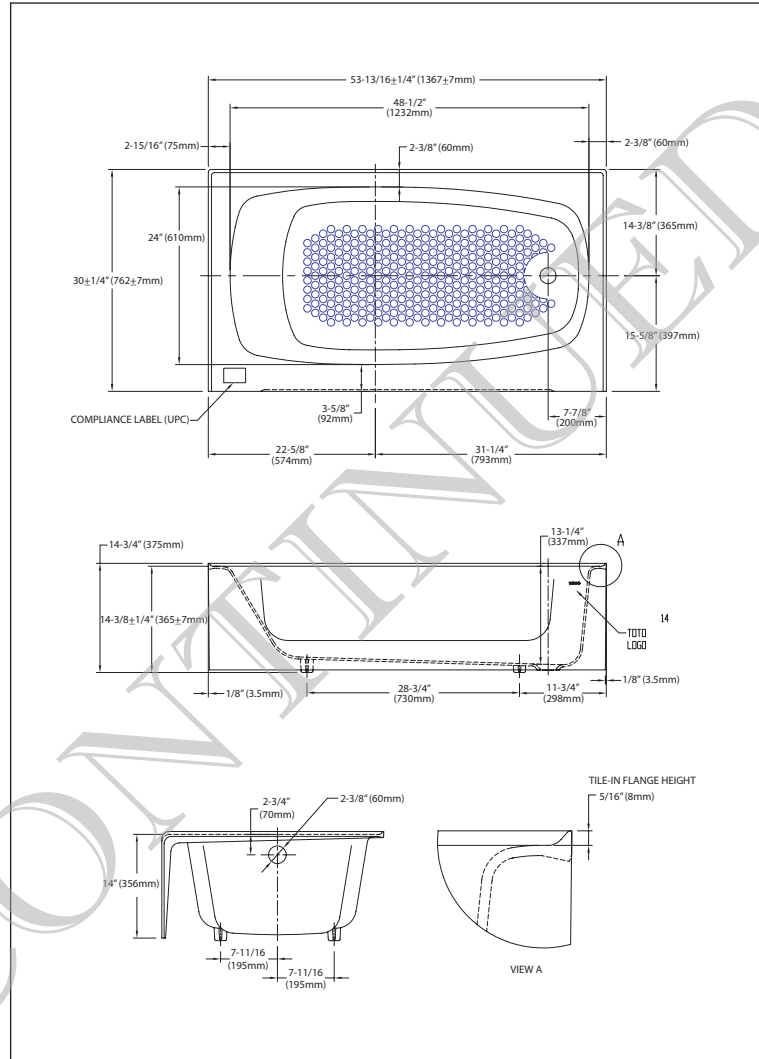

FBY1415RP - Cast Iron Bathtub

- 53-13/16" x 30" x 14-3/4"
- Cast iron construction provides years of durability
- Slip-resistant surface
- Lifetime limited warranty

■ **FBY1415RP**

Enameled cast iron apron bathtub. Right hand. Slip-resistant surface. Lifetime limited warranty.

Colors:

Standard #01 Cotton

#12 Sedona Beige

Optional See price book for additional colors

FBY1415RP

Enameled Cast Iron Bathtub

■ SPECIFICATIONS

Size: 59-3/4"L x 30"W
 Height: 14-11/16"
 Warranty: Lifetime Limited Warranty
 Material: Enameled Cast Iron

Shipping Weight: **FBY1415RP**
 309 lbs.

Shipping Dimensions: **FBY1415RP**
 56-11/16"L x 32-7/8" W
 x 18-1/2"H

Fixture dimensions meet ANSI/ASME standard A112.19.1 and CAN/CSA B 45 requirements.

Listing / Approvals: IAPMO/c-UPC, CSA, and others.

Meets the American Disabilities Act Guidelines and ANSI A117.1 requirements where installed so top of seat is 19" from the finished floor. Recommended seat for ADA requirements: TOTO model #SS114.

These dimensions and specifications are subject to change without notice.