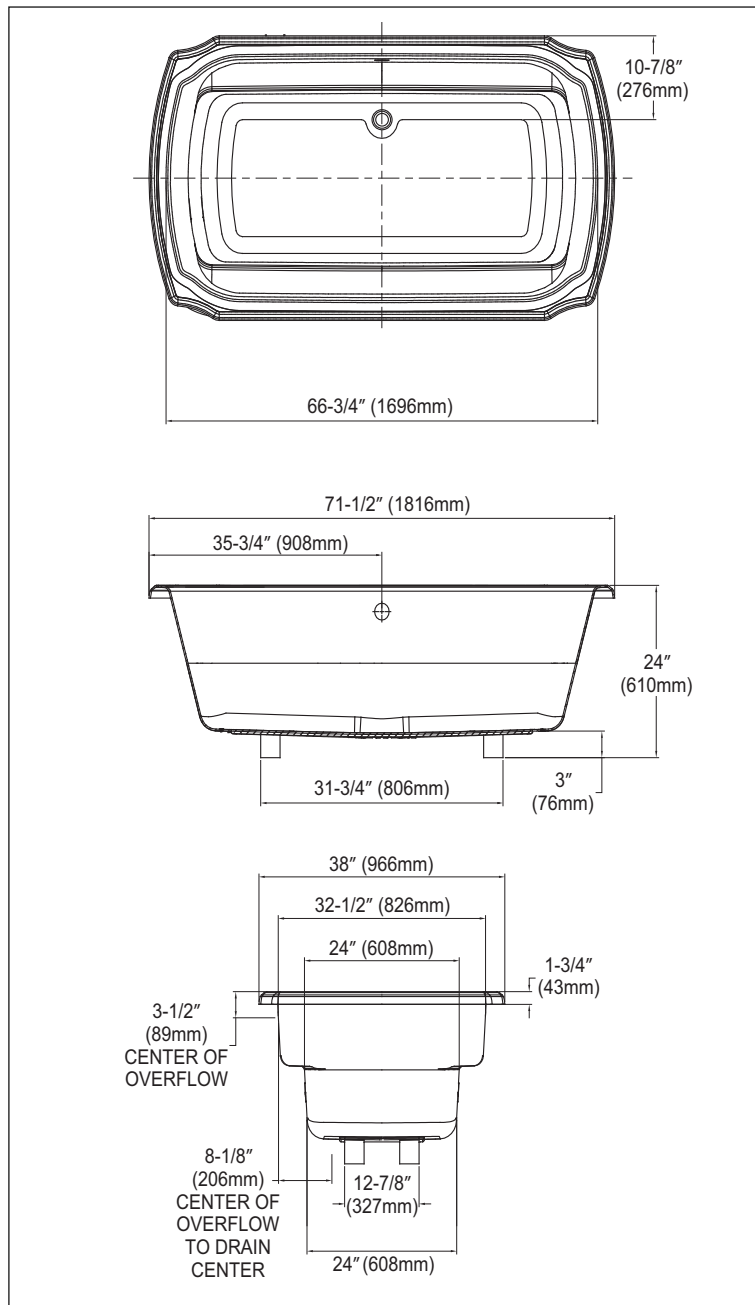

TOTO®

ABY974N Guinevere® 6' Soaker Bathtub

ABY974N - Guinevere® 6' Soaker Bathtub

- 71-1/2" x 38" x 24"
- Luxuriously deep Bathing Well
- Cast-acrylic construction provides years of durability
- Slip-resistant surface
- Solid Brass Grab Bar with optional finishes

■ SPECIFICATIONS

Size: 71-1/2"L x 38"W
 Depth: 20"

Warranty: 5 Year Limited Warranty
 on Acrylic Tub

Material: Cast Acrylic

Shipping Weight:
ABY974N
 100 lbs.

Shipping Dimensions:
ABY974N
 73"L x 43"W
 x 26"H

Gallons: **ABA974N**
 98 gal. to overflow
 50 min. operational capacity

Fixture meets C-UPC requirements.

These dimensions and specifications are
 subject to change without notice.

Use TOTO® cut template to assure rough
 in dimensions.