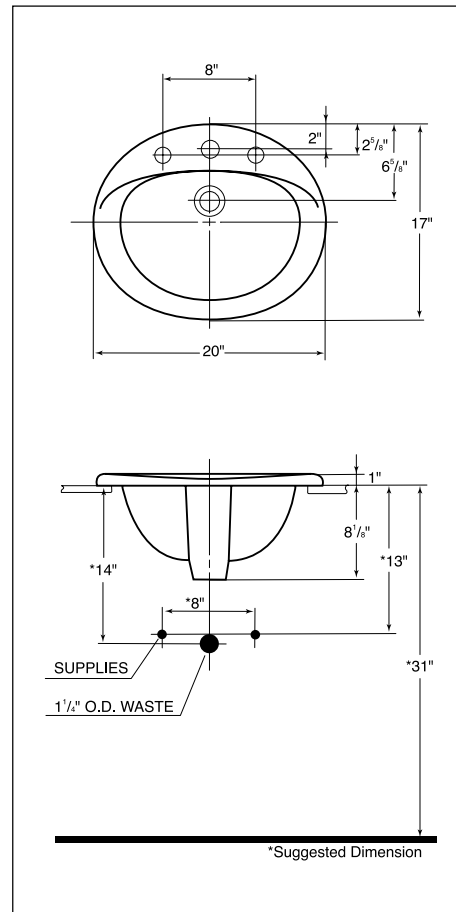

Durable vitreous china offers years of quality use.

■ SPECIFICATIONS

Waste: 1 1/4" O.D.
 Size: 20"W x 17"D
 Basin: 15 1/4"W x 11 1/8"D
 Warranty: 5 Year Limited Warranty
 Material: Vitreous china

Shipping Weight: **LT511 / LT511.4 / LT511.8**
 20.5 lbs.

Shipping Dimensions: **LT511 / LT511.4 / LT511.8**
 21 5/8"L x 19 1/8"W x 10 3/8"H

Fixture dimensions meet ANSI/ASME standard A112.19.2M and CAN/CSA B 45 requirements.

Listing / Approvals: IAPMO/UPC, CSA, City of Los Angeles, State of Massachusetts, and others.

Meets the American Disabilities Act Guidelines and ANSI A117.1 requirements when countertop installed 864mm (34") from finished floor and lavatory installed 51mm (2") minimum from front edge.

These dimensions and specifications are subject to change without notice.