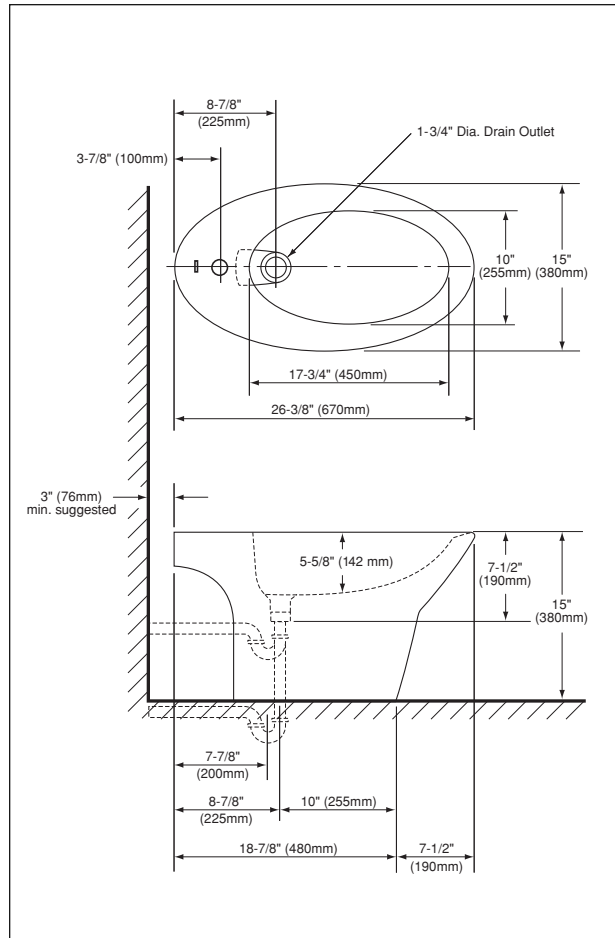

BT904A

Pacifica® Bidet

DESIGN

Sculptured, elegant bidet with distinctive styling. The Pacifica bidet is designed to match the Pacifica Suite one piece toilets and lavatories. Durable vitreous china offers years of quality use.

SPECIFICATIONS

Waste: 1-1/4" O.D.
Size: 26-3/8"L x 15"W
Height: 15"
Faucet: Single hole, center set, deck mounted bidet faucet
Warranty: One Year Limited Warranty
Material: Vitreous China

Shipping Weight: **BT904A**
46.5 lbs.

Shipping Dimensions:
BT904A
28-3/4"L x 16-3/4"W x 16"H

Fixture dimensions and hydraulic performance meet or exceed ANSI/ASME standard A112.19.2M and CAN/CSA B 45 requirements.

Listing / Approvals: IAPMO/UPC, CSA, City of Los Angeles, State of Massachusetts, and others.

These dimensions and specifications are subject to change without notice.

BT904A - Pacifica® Bidet

TOTO®

TOTO U.S.A., INC. • 1155 Southern Road, Morrow, GA 30260
Tel. (888) 295-8134 • Fax. (800) 699-4889 • www.totousa.com

Printed in U.S.A. © TOTO LTD. 4/01

Printed on recycled paper

REV 02/09