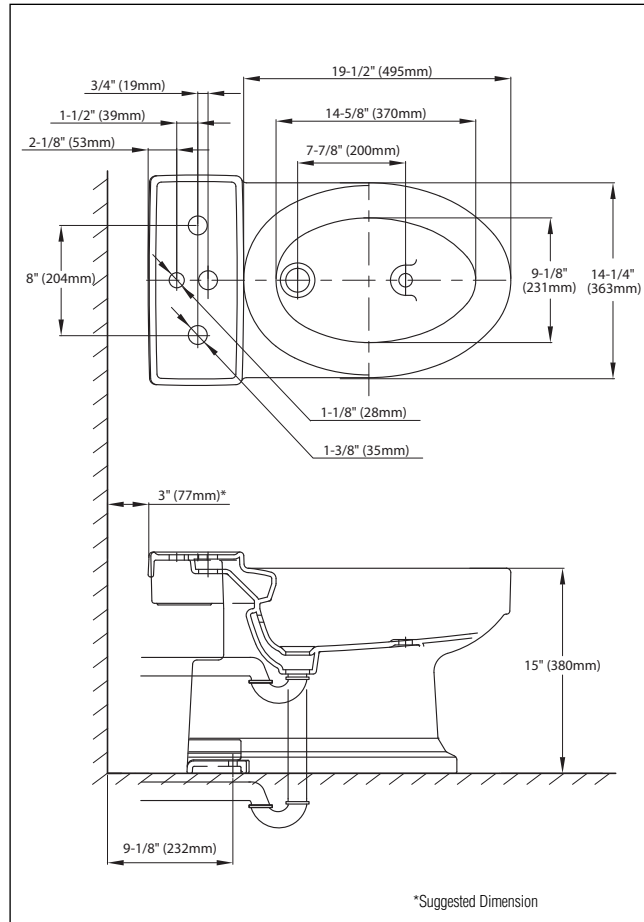

## ■ SPECIFICATIONS

Waste: 1-1/4" O.D.  
 Size: 25-1/2"L x 14-1/8"W x 15" H  
 Faucet: With flushing rim and vertical spray, designed for deck mounted bidet faucet with diverter and vacuum breaker

Warranty: One Year Limited Warranty  
 Material: Vitreous china

Shipping Weight: **BT930B**  
 52 lbs.

Shipping Dimensions: **BT930B**  
 27-1/2"L x 16-1/8"W  
 x 17-5/16"H

Cubes: 4.5 ft<sup>3</sup>

*Fixture dimensions and hydraulic performance meet or exceed ANSI/ASME standard A112.19.2 and CAN/CSA B 45 requirements.*

*Listing and approval: C-UPC, City of Los Angeles, State of MA, and others*

*These dimensions and specifications are subject to change without notice.*

**BT930B - Lloyd® Bidet**

**TOTO®**

TOTO® U.S.A., INC. • 1155 Southern Road, Morrow, GA 30260  
 Tel. (888) 295-8134 • Fax. (770) 282-8701 • www.totousa.com  
 Printed in U.S.A. © TOTO LTD. 10/04 #A10220