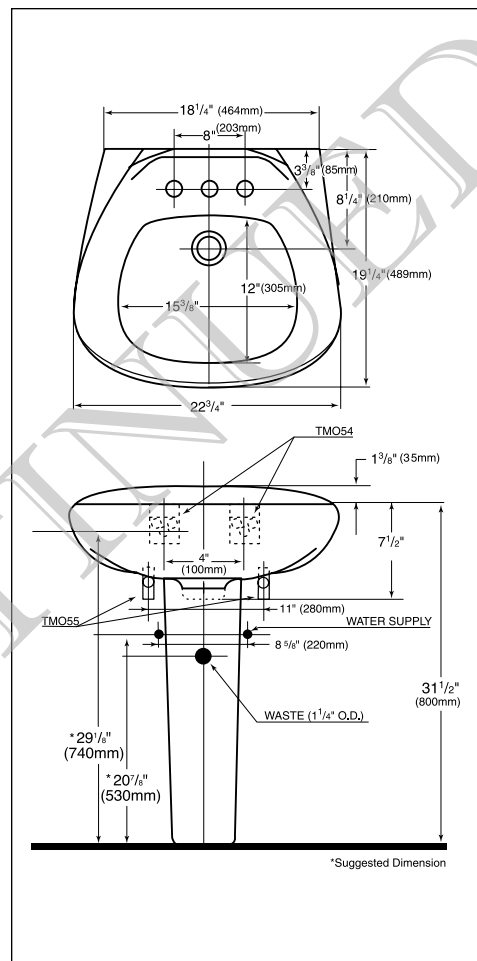

LPT293

Ultimate Pedestal Lavatory

DESIGN

Clean sculptured lines round out an elegant design on a tapered pedestal. Ultimate series pedestal lavatories are designed to match the Ultimate Series One Piece Toilet.

SPECIFICATIONS

Waste: 1¹/₄" O.D.
Size: 22³/₄" x 19¹/₄"
Basin: 15³/₈" x 12"
Height: Floor to Rim 31¹/₂"
Warranty: Five Year Limited Warranty
Material: Vitreous china lavatory and pedestal

Shipping Weight: **LT223 / LT223.4 / LT223.8**

34 lbs.

PT239

20 lbs.

Shipping Dimensions: **LT223 / LT223.4 / LT223.8**

25¹/₄"L x 21¹/₂"W x 11¹/₄"H

PT239

25³/₄"L x 9⁷/₈"W x 10"H

Fixture dimensions meet ANSI/ASME standard A112.19.2M and CAN/CSA B 45 requirements.

Listing / Approvals: IAPMO/UPC, CSA, City of Los Angeles, State of Massachusetts, and others.

These dimensions and specifications are subject to change without notice.

LPT293.8 (LT223.8 and PT239)