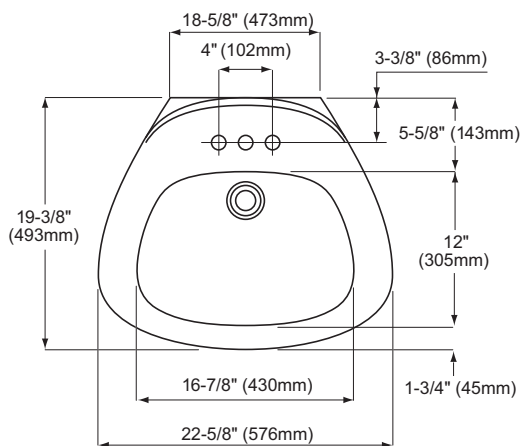

PRODUCT SPECIFICATION

The lavatory shall be 22-5/8" by 19-3/8". The basin shall be 16-7/8" by 12". The lavatory shall be made of vitreous china and have rear overflow. The LPT243G lavatory shall have SanaGloss glazing. Lavatory shall be TOTO Model LPT243_____.

LPT243(G)

Ultimate® Pedestal Lavatory

SPECIFICATIONS

- Waste 1-1/4" O.D.
- Size 22-5/8" x 19-3/8"
- Basin 16-7/8" x 12"
- Height: Floor to Rim 34-1/2"
- Warranty One Year Limited Warranty
- Material Vitreous china
- Shipping Weight LT243(G)/LT243.4(G)/LT243.8(G)
34 lbs.

PT243
21 lbs.

- Shipping Dimensions LT243(G)/LT243.4(G)/LT243.8(G)
25" L x 21-1/8" W x 11" H

PT243
28-3/8" L x 7-1/4" W x 7-5/8" H

INSTALLATION NOTES

Requires PT243 pedestal for support. Use proper back support to mount product.

*Suggested Dimensions

TOTO®

These dimensions and specifications are subject to change without notice