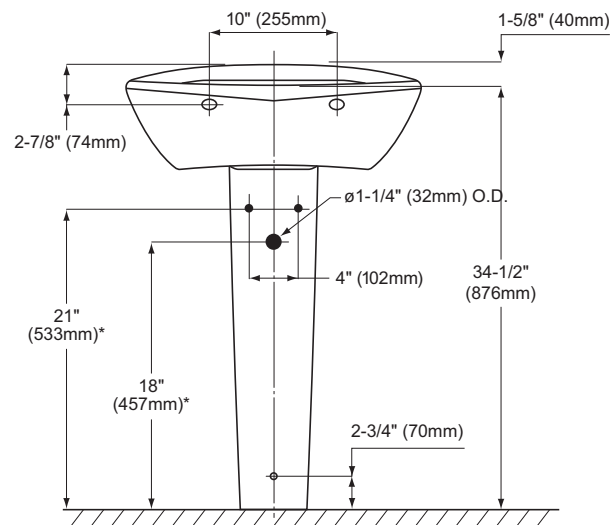

PRODUCT SPECIFICATION

The lavatory shall be 22-5/8" by 19-3/8". The basin shall be 16-7/8" by 12". The lavatory shall be made of vitreous china and have rear overflow. The LPT243G lavatory shall have SanaGloss glazing. Lavatory shall be TOTO Model LPT243_____.

LPT243(G)

Ultimate® Pedestal Lavatory

SPECIFICATIONS

- Waste 1-1/4" O.D.
- Size 22-5/8" x 19-3/8"
- Basin 16-7/8" x 12"
- Height: Floor to Rim 34-1/2"
- Warranty One Year Limited Warranty
- Material Vitreous china
- Shipping Weight LT243(G)/LT243.4(G)/LT243.8(G)
34 lbs.

PT243
21 lbs.

- Shipping Dimensions LT243(G)/LT243.4(G)/LT243.8(G)
25" L x 21-1/8" W x 11" H

PT243
28-3/8" L x 7-1/4" W x 7-5/8" H

INSTALLATION NOTES

Requires PT243 pedestal for support. Use proper back support to mount product.

*Suggested Dimensions

TOTO®

These dimensions and specifications are subject to change without notice