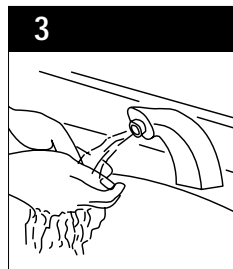

### DURABLE AND SAFE

In today's facilities, durability and safety are essential. That's why TOTO faucets incorporate several integral features: an anti-scald thermal mixing chamber, waterproof electronic components, vandal proof assembly, strainer to prevent clogging and make cleaning easier, and a no touch operation.

### "SMART SENSOR"

A self-adjusting sensor eliminates installation and cycling hassles. TOTO "smart sensor" technology automatically sets the detection range according to environment conditions, preventing water from being discharged due to false detection.

### OPERATING PROCEDURE

By placing your hands under the faucet, a sensor beam path is broken, causing the water to turn on.

Water flows for as long as you need it while your hands are under the faucet.

After pulling your hands away, the water turns off immediately, saving water.