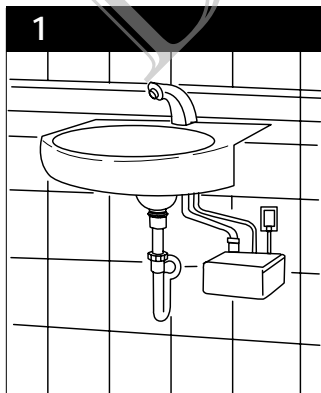

### AUTOMATIC FAUCETS

Designed for new and retrofit installations, TOTO's battery powered automatic faucets offer easy installation, without the cost and downtime required to install power supplies and wiring for each faucet. A contemporary styled spout provides a cascading flow of water over the users' hands, utilizing less than 0.25 gallons per cycle.

### DURABLE AND SAFE

In today's facilities, durability and safety are essential. That's why TOTO faucets incorporate several integral features: an anti-scald thermal mixing chamber, waterproof electronic components, vandal proof assembly, strainer to prevent clogging and make cleaning easier, and a no touch operation.

### "SMART SENSOR"

A self-adjusting sensor eliminates installation and cycling hassles. TOTO "smart sensor" technology automatically sets the detection range according to environment conditions, preventing water from being discharged due to false detection.

### OPERATING PROCEDURE

By placing your hands under the faucet, a sensor beam path is broken, causing the water to turn on.

Water flows for as long as you need it while your hands are under the faucet.

After pulling your hands away, the water turns off immediately, saving water.