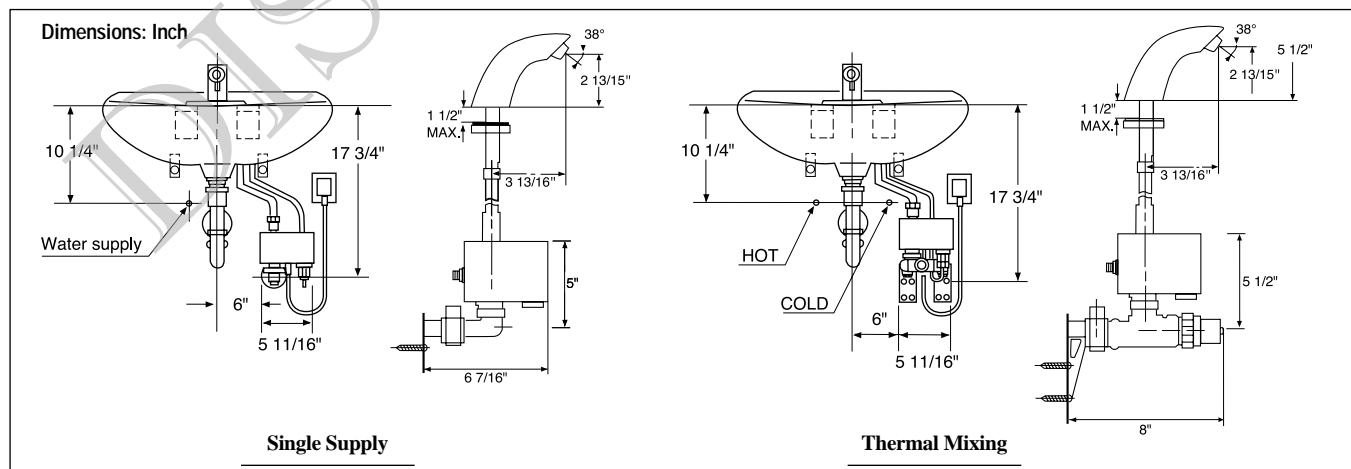

SUGGESTED ENGINEERING SPECIFICATION:

TOTO Model # _____ Automatic infrared sensor activated faucet. Anti-scald, thermal mixing chamber (thermal faucets only). Automatic sensor adjustment on installation. Plug-in 12 volt DC transformer, included Maximum discharge 1.3 gallons per minute (0.25 gal./cycle), and ten seconds per cycle.

Electrical components separated from spout assembly and sealed in waterproof compartments. Single hole faucet with optional 4" cc and 8" cc cover plate. Vandal resistant, non-aerator brass nozzle.

DIAGRAM:

TOTO®
Perfection by Design

TOTO U.S.A., INC. • 1155 Southern Road, Morrow, GA 30260
Tel. (770) 282-8686 • Fax. (770) 282-8701 • www.totousa.com

TOTO KIKI U.S.A. is a wholly owned subsidiary of TOTO LTD. Printed in U.S.A. © 1997 by TOTO LTD. 1/98

Printed on recycled paper