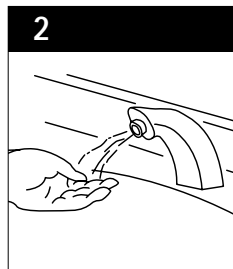

### AUTOMATIC FAUCETS

Designed for new and retrofit installations, TOTO's battery powered automatic faucets offer easy installation, without the cost and downtime required to install power supplies and wiring for each faucet. A contemporary styled spout provides a cascading flow of water over the users' hands, utilizing less than 0.25 gallons per cycle.

### "SMART SENSOR"

A self-adjusting sensor eliminates installation and cycling hassles. TOTO "smart sensor" technology automatically sets the detection range according to environment conditions, preventing water from being discharged due to false detection.

### OPERATING PROCEDURE

By placing your hands under the faucet, a sensor beam path is broken, causing the water to turn on.

Water flows for as long as you need it while your hands are under the faucet.

After pulling your hands away, the water turns off immediately, saving water.