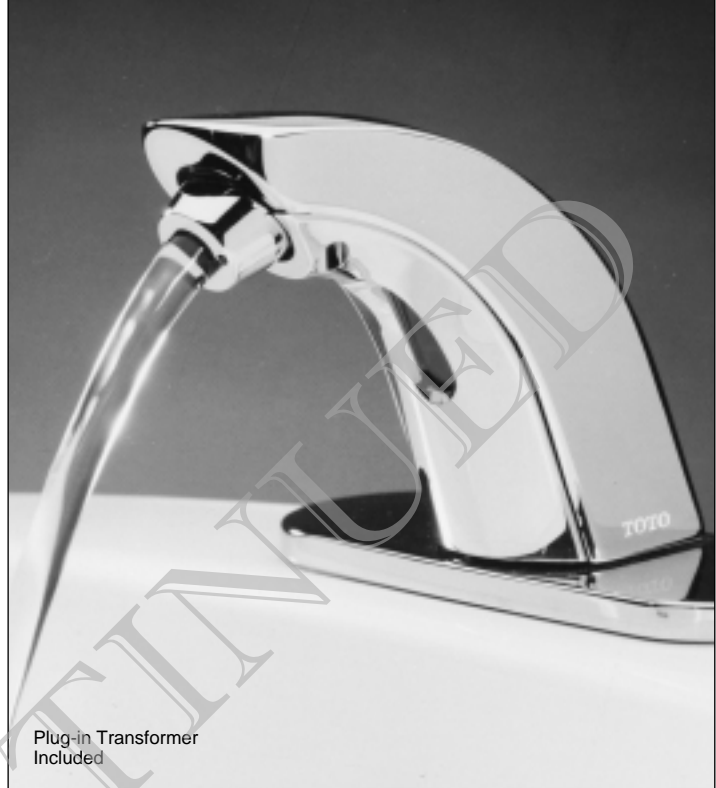

To be specified:

**Sensor Faucet**

- Continuous Discharge: Up to 10 secs.
  - Single Supply - TEL3AAC-10
  - Thermal Mixing - TEL5AAC-10
- Continuous Discharge: Up to 60 secs.
  - Single Supply - TEL3AAC-60
  - Thermal Mixing - TEL5AAC-60

Optional Accessories:

- 4" cc Cover Plate - TN71V1
- 8" cc Cover Plate - 71244T8CC
- Supply Tube(s) \_\_\_\_\_

*Meets the American Disabilities Act Guidelines and ANSI A117.1 requirements for people with disabilities, and ANSI A112.18.1M as metering / self-closing faucets.*