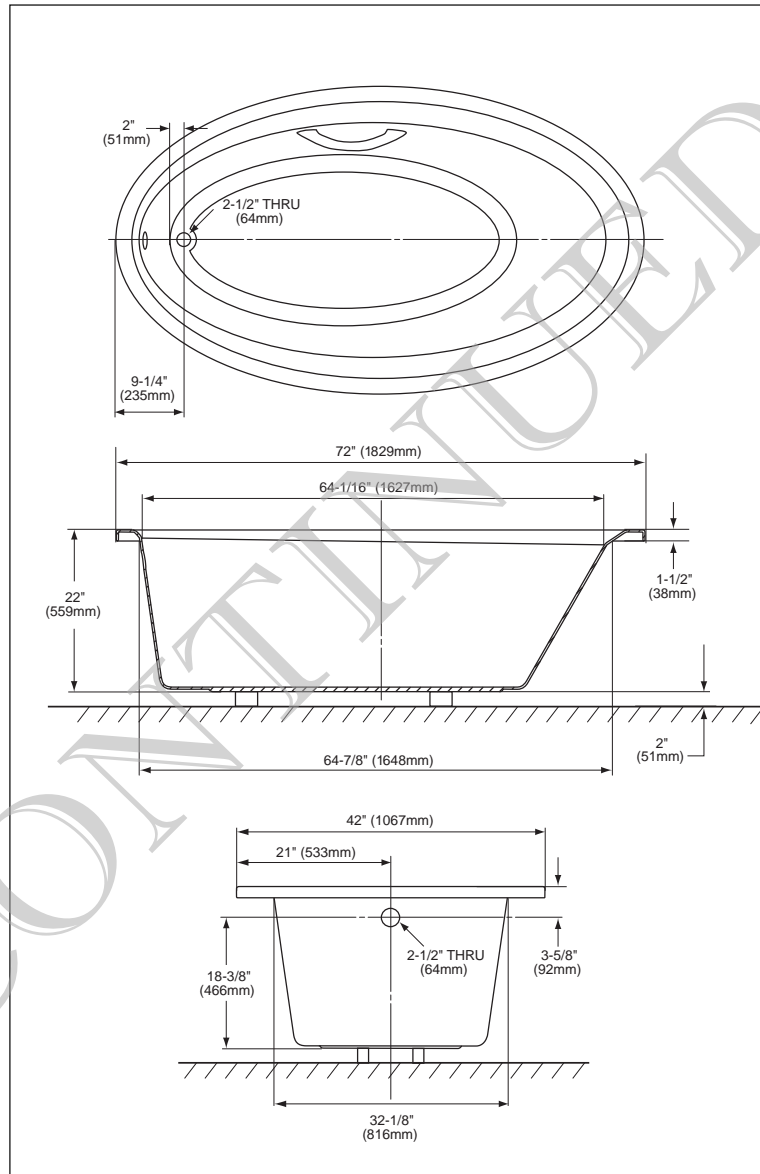

### ■ SPECIFICATIONS

Size: 72"L x 42"W

Depth: 23"

Warranty: 5 Year Limited Warranty  
on Acrylic Tub  
1 Year Limited Warranty  
on Components and Parts

Material: Cast Acrylic

Shipping Weight:

**ABY914N**  
140 lbs.

Shipping Dimensions:

**ABY914N**  
76"L x 45"W  
x 24"H

Gallons: **ABY914N**

85 to overflow  
50 min. operational

capacity

ABY914N - 6' Soaker Bathtub

Fixture meets ANSI/ASME standard  
Z124.1, IAPMO/UPC, and CSA  
requirements.

These dimensions and specifications are  
subject to change without notice.

Use TOTO® cut template to assure rough  
in dimensions.