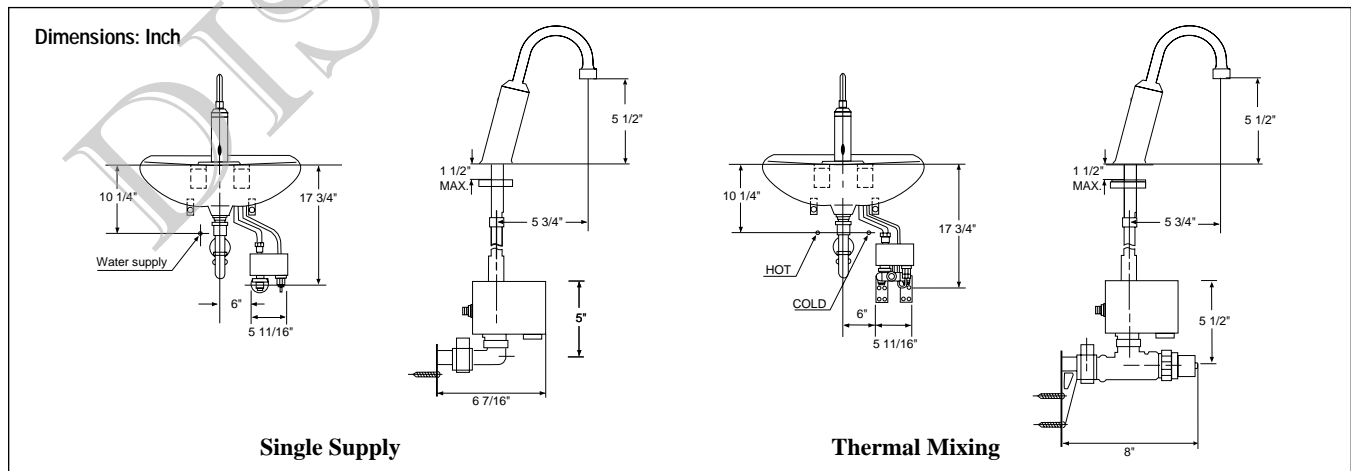

U.S. Patent No. Design 361826
5063622
4742583

SUGGESTED ENGINEERING SPECIFICATION:

TOTO Model # _____ Automatic infrared sensor activated gooseneck spout faucet. Anti-scald, thermal mixing chamber (*thermal faucets only*). Automatic sensor adjustment on installation. Four AA alkaline batteries with a two year life at 4,000 cycles per month, included. Maximum discharge 1.3

gallons per minute (0.25 gal./cycle), and ten seconds per cycle. Electrical components separated from spout assembly and sealed in waterproof compartments. Single hole faucet with optional 4" cc and 8" cc cover plates. Vandal resistant, non-aerator brass nozzle.

DIAGRAM:

TOTO®
Perfection by Design

TOTO U.S.A., INC. • 1155 Southern Road, Morrow, GA 30260
Tel. (770) 282-8686 • Fax. (770) 282-8701 • www.totousa.com
Printed in U.S.A. © TOTO LTD. 8/00

Printed on recycled paper

REV 4/00