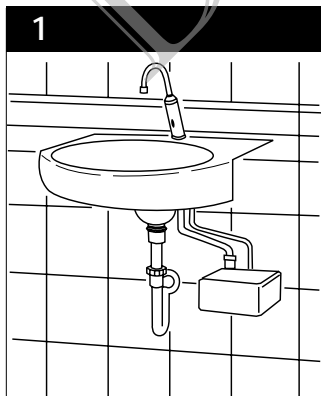

Optional Accessories:

- 4" cc Cover Plate - TN71V1
- 8" cc Cover Plate - 71244T8CC
- Supply Tube(s) _____

Meets the American Disabilities Act Guidelines and ANSI A117.1 requirements for people with disabilities, and ANSI A112.18.1M as metering / self-closing faucets.

TEL3DBC-10
TEL5DBC-10

AUTOMATIC FAUCETS

Designed for new and retrofit installations, TOTO's battery powered automatic faucets offer easy installation, without the cost and downtime required to install power supplies and wiring for each faucet. A gooseneck spout delivers a laminar flow of water over the users' hands, utilizing less than 0.25 gallons per cycle.

"SMART SENSOR"

A self-adjusting sensor eliminates installation and cycling hassles. TOTO "smart sensor" technology automatically sets the detection range according to environment conditions, preventing water from being discharged due to false detection.

OPERATING PROCEDURE

By placing your hands under the faucet, a sensor beam path is broken, causing the water to turn on.

Water flows for as long as you need it while your hands are under the faucet.

After pulling your hands away, the water turns off immediately, saving water.