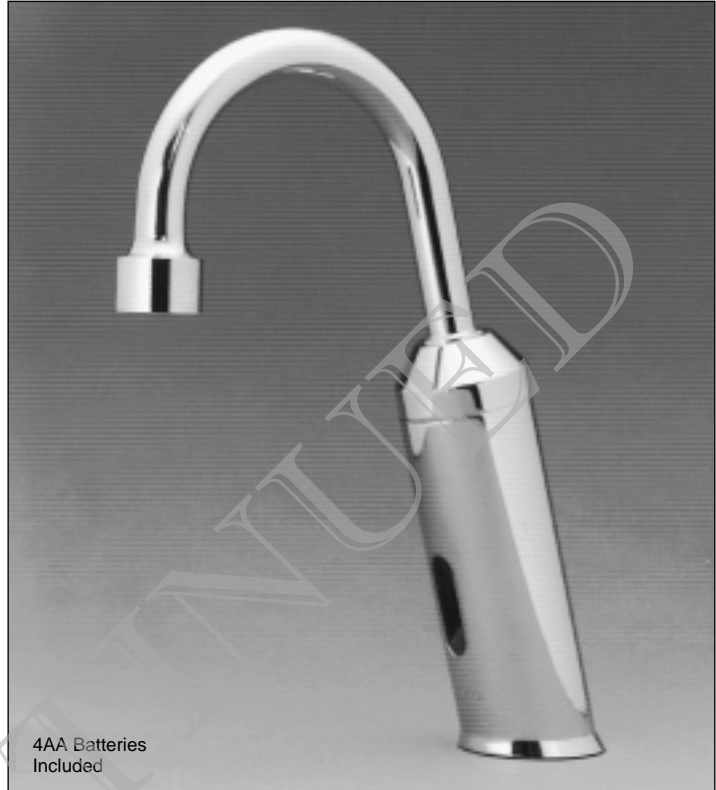

To be specified:

Sensor Faucet

- Continuous Discharge: Up to 10 secs.
 - Single Supply - TEL3DBC-10
 - Thermal Mixing - TEL5DBC-10
- Continuous Discharge: Up to 60 secs.
 - Single Supply - TEL3DBC-60
 - Thermal Mixing - TEL5DBC-60

Optional Accessories:

- 4" cc Cover Plate - TN71V1
- 8" cc Cover Plate - 71244T8CC
- Supply Tube(s) _____

Meets the American Disabilities Act Guidelines and ANSI A117.1 requirements for people with disabilities, and ANSI A112.18.1M as metering / self-closing faucets.

TEL3DBC-10
TEL5DBC-10

AUTOMATIC FAUCETS

Designed for new and retrofit installations, TOTO's battery powered automatic faucets offer easy installation, without the cost and downtime required to install power supplies and wiring for each faucet. A gooseneck spout delivers a laminar flow of water over the users' hands, utilizing less than 0.25 gallons per cycle.

DURABLE AND SAFE

In today's facilities, durability and safety are essential. That's why TOTO faucets incorporate several integral features: an anti-scald thermal mixing chamber, waterproof electronic components, vandal proof assembly, easy access strainer to make cleaning easier, an automatic shutoff, and no touch operation.